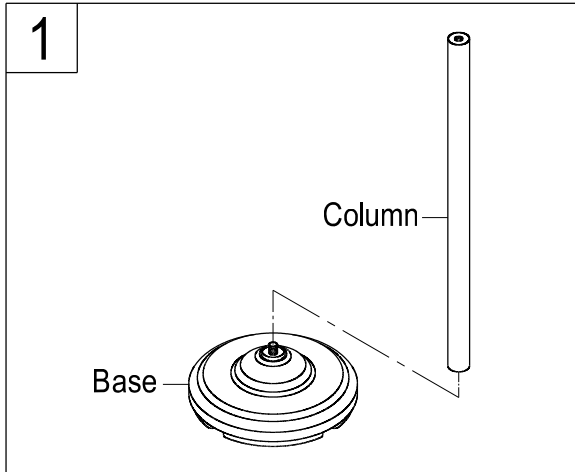

INSTALLATION INSTRUCTIONS

1. Put the base in a level space on ground. Thread one end of column into base tightly with clockwise direction.

2. Install paper holder into another end of the column tightly with clockwise direction.

3. Connect the bar by pushing toward center.

4. Slip the toilet paper into bar and attach the bar to paper holder.