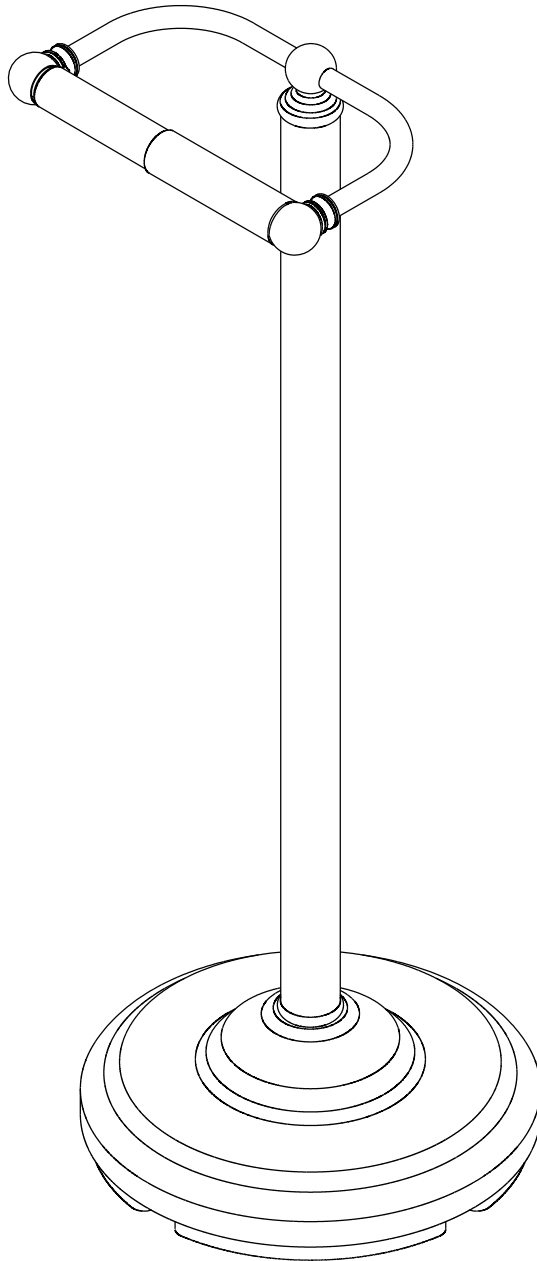

KINGSTON BRASS

THE TRADITION OF FINE BRASS

www.kingstonbrass.com
TOLL-FREE CUSTOMER SERVICE: 1-877-2-KBRASS
TECHNICAL SUPPORT E-mail: service@kingstonbrass.com
12775 Reservoir Street, Chino, CA91710

Installation Instructions For Use With KB's Pedestal Paper Holder

INSTALLATION INSTRUCTIONS

1. Put the base in a level space on ground. Thread one end of column into base tightly with clockwise direction.

2. Install paper holder into another end of the column tightly with clockwise direction.

3. Connect the bar by pushing toward center.

4. Slip the toilet paper into bar and attach the bar to paper holder.