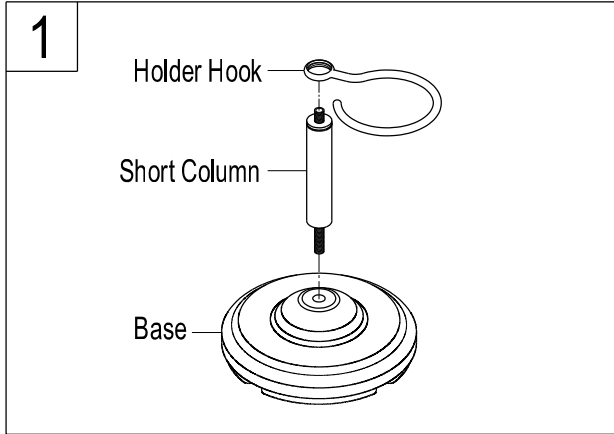

## Installation Instructions For Use With KB's Pedestal Toilet Paper Holder Stool with Brush Holder

### INSTALLATION INSTRUCTIONS

1. Place base on a solid level surface and thread in short column in a clockwise direction. Insert holder hook onto top portion of short column.

2. Thread long column on top of holder hook.