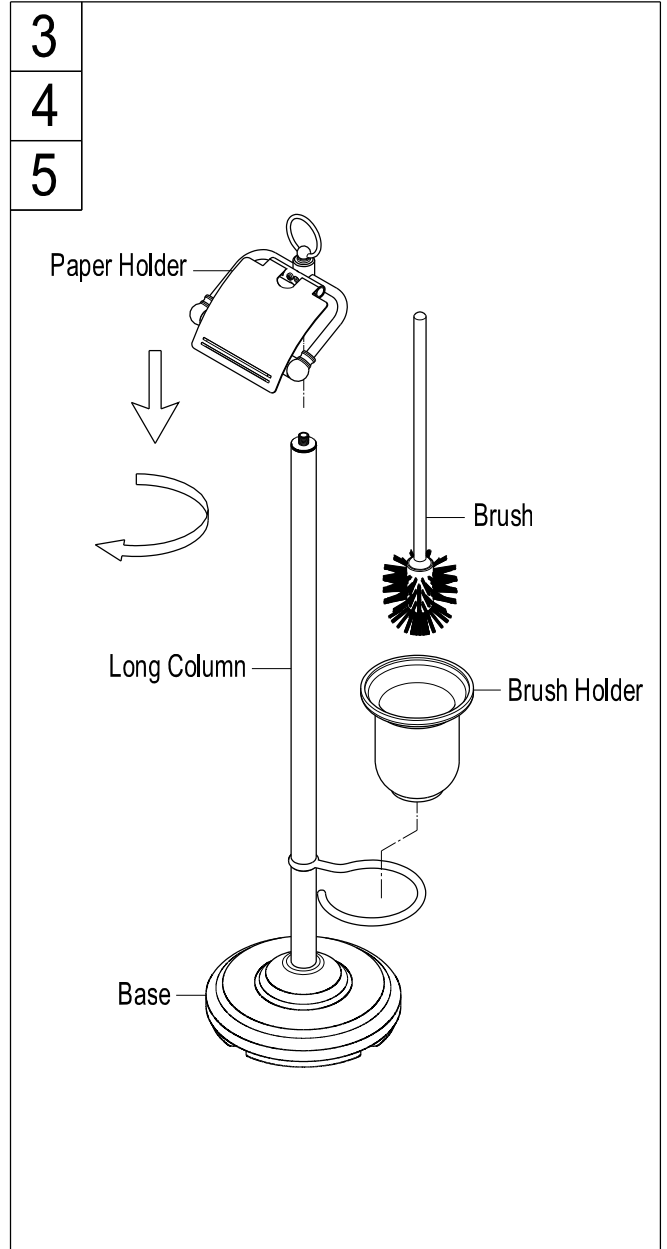

## Installation Instructions For Use With KB's Pedestal Toilet Paper Holder Stool with Brush Holder

### INSTALLATION INSTRUCTIONS

1. Place base on a solid level surface and thread in short column in a clockwise direction. Insert holder hook onto top portion of short column.

2. Thread long column on top of holder hook.

3. Thread paper holder on top of long Column .
4. Insert spring loaded toilet paper holder bar.
5. Insert Brush holder cup and brush.