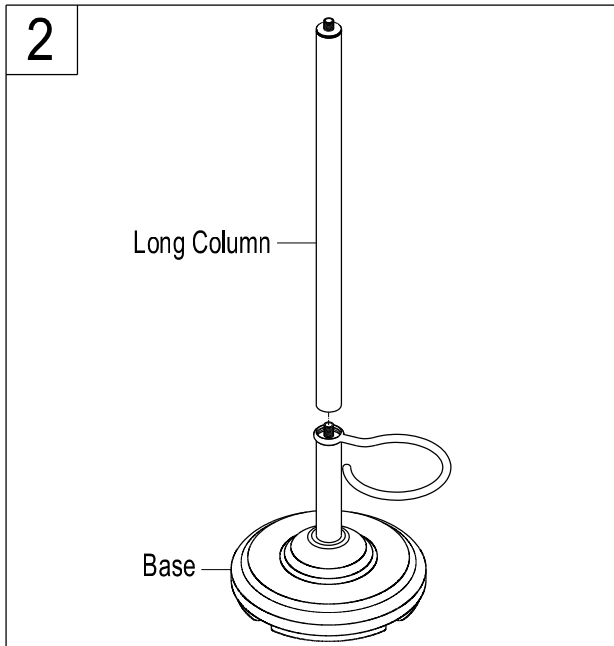

## Installation Instructions For Use With KB's Pedestal Toilet Paper Holder Stool with Brush Holder

### INSTALLATION INSTRUCTIONS

1. Place base on a solid level surface and thread in short column in a clockwise direction. Insert holder hook onto top portion of short column.

2. Thread long column on top of holder hook.

3. Thread paper holder on top of long Column .
4. Insert spring loaded toilet paper holder bar.
5. Insert Brush holder cup and brush.