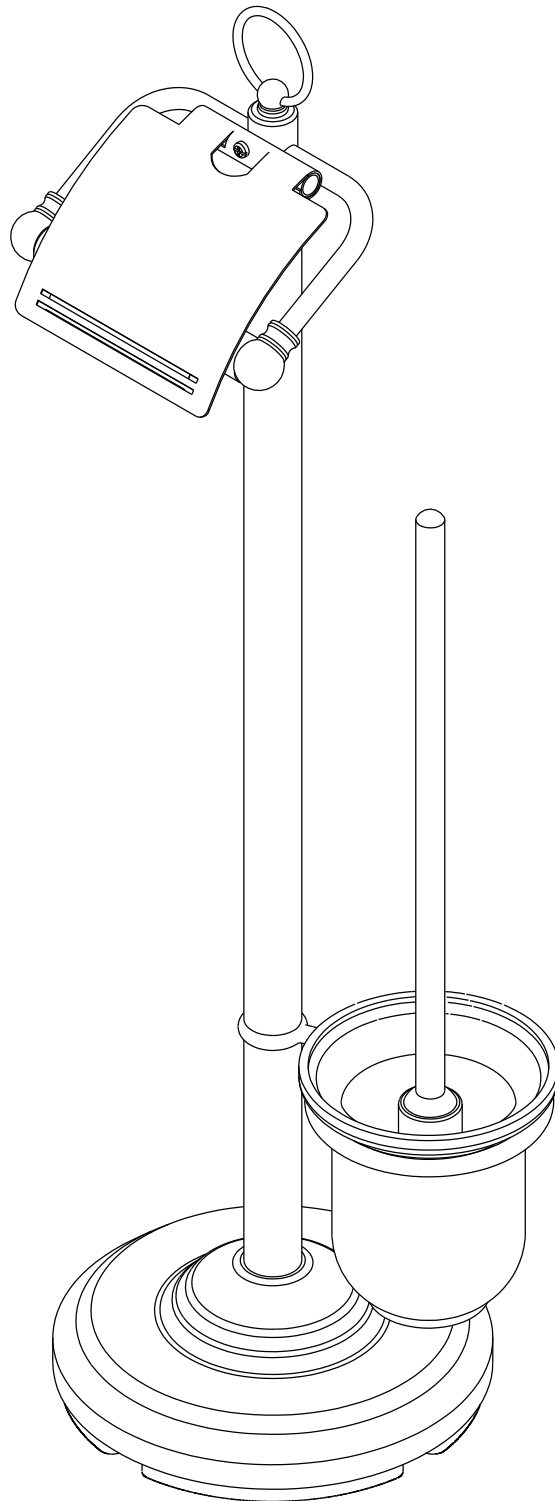

KINGSTON BRASS

THE TRADITION OF FINE BRASS

www.kingstonbrass.com
TOLL-FREE CUSTOMER SERVICE: 1-877-2-KBRASS
TECHNICAL SUPPORT E-mail: service@kingstonbrass.com
12775 Reservoir Street, Chino, CA91710