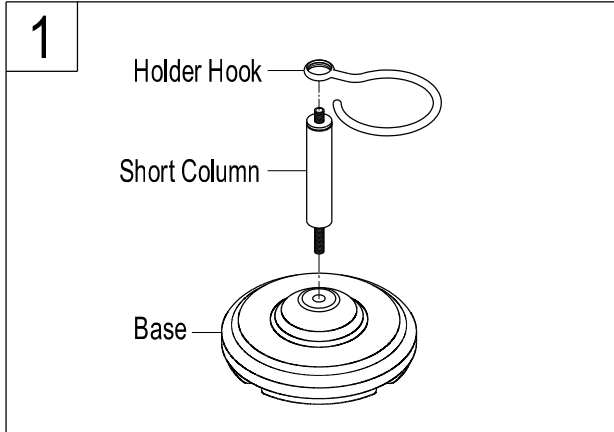

## Installation Instructions For Use With KB's Pedestal Toilet Paper Holder Stool with Brush Holder

### INSTALLATION INSTRUCTIONS

1. Place base on a solid level surface and thread in short column in a clockwise direction. Insert holder hook onto top portion of short column.

2. Thread long column on top of holder hook.