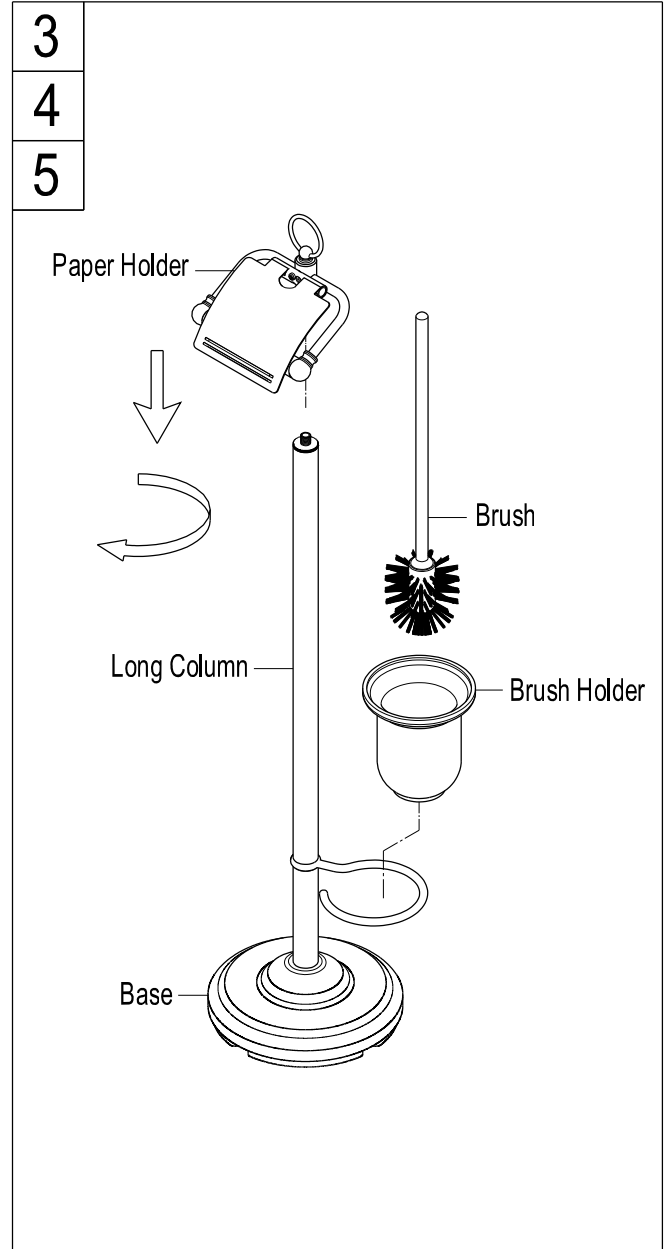

## Installation Instructions For Use With KB's Pedestal Toilet Paper Holder Stool with Brush Holder

### INSTALLATION INSTRUCTIONS

1. Place base on a solid level surface and thread in short column in a clockwise direction. Insert holder hook onto top portion of short column.

2. Thread long column on top of holder hook.

3. Thread paper holder on top of long Column .  
4. Insert spring loaded toilet paper holder bar.  
5. Insert Brush holder cup and brush.