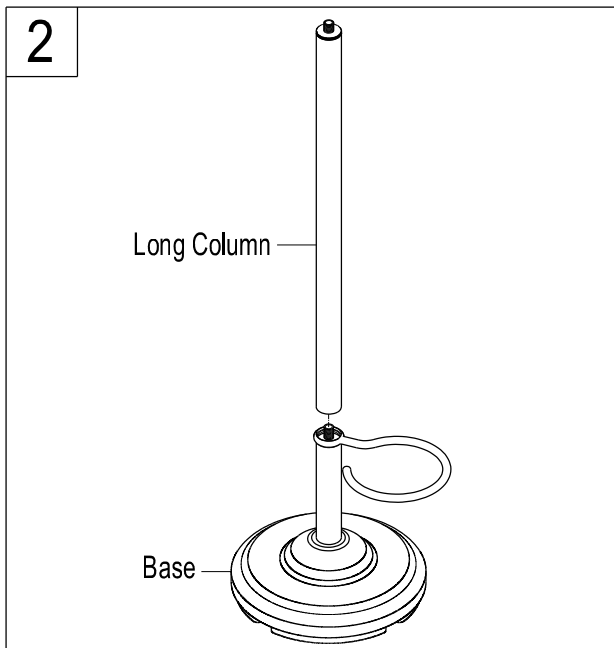

## Installation Instructions For Use With KB's Pedestal Toilet Paper Holder Stool with Brush Holder

### INSTALLATION INSTRUCTIONS

1. Place base on a solid level surface and thread in short column in a clockwise direction. Insert holder hook onto top portion of short column.

2. Thread long column on top of holder hook.

3. Thread paper holder on top of long Column .  
4. Insert spring loaded toilet paper holder bar.  
5. Insert Brush holder cup and brush.