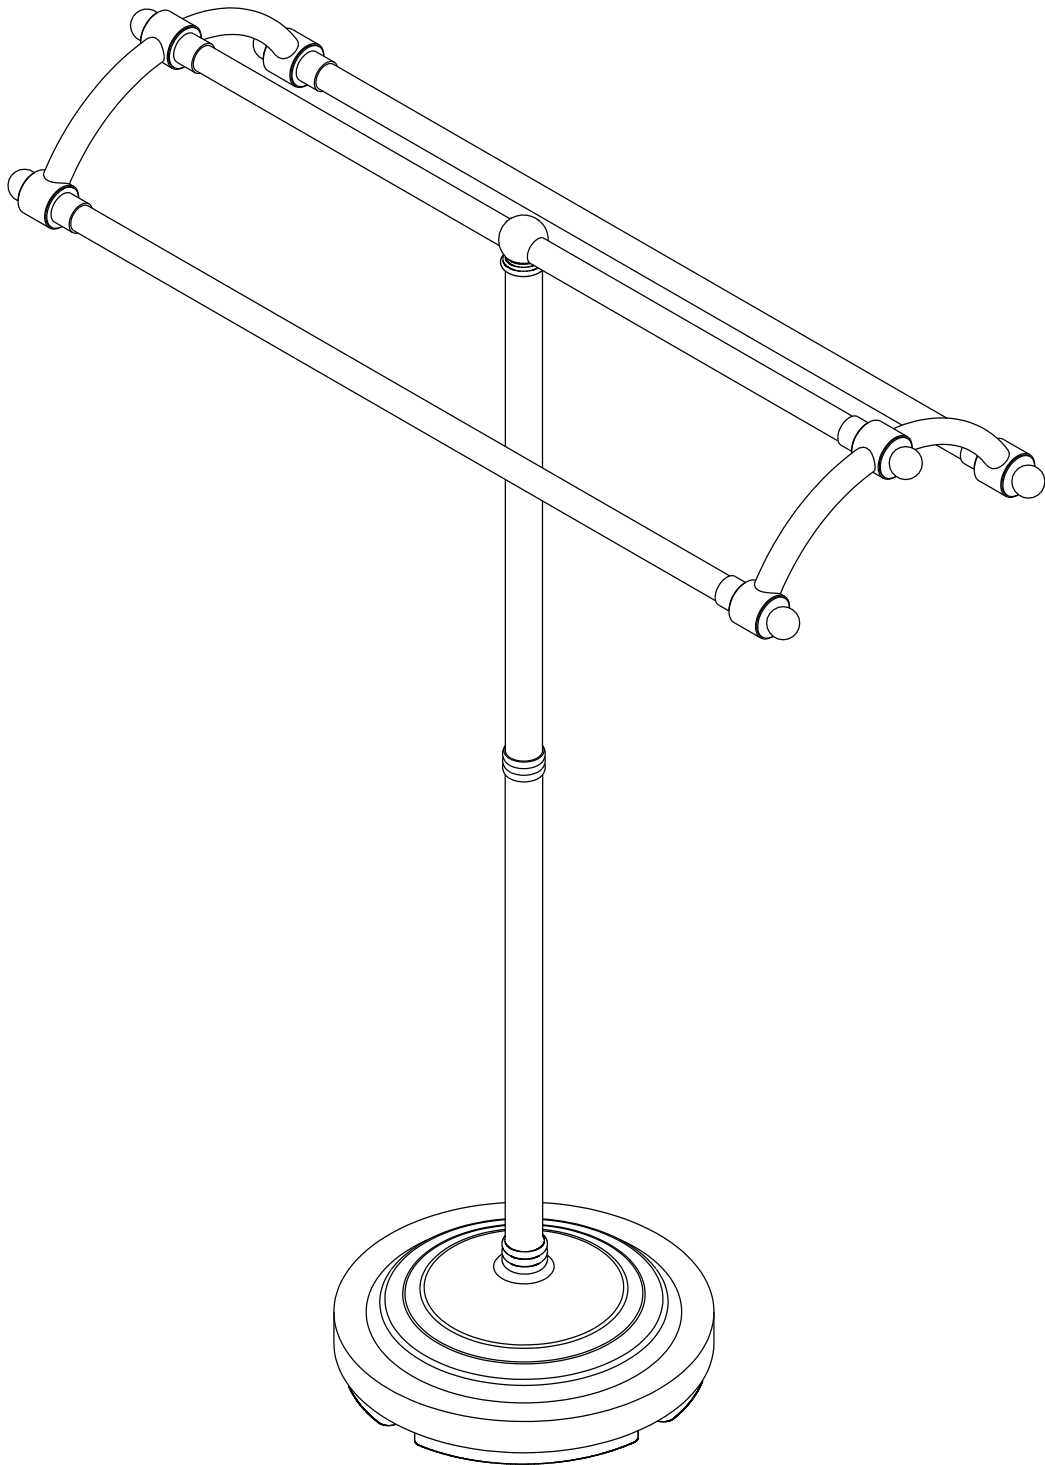

KINGSTON BRASS

THE TRADITION OF FINE BRASS

www.kingstonbrass.com

TOLL-FREE CUSTOMER SERVICE: 1-877-2-KBRASS

TECHNICAL SUPPORT E-mail: service@kingstonbrass.com

12775 Reservoir Street, Chino, CA91710