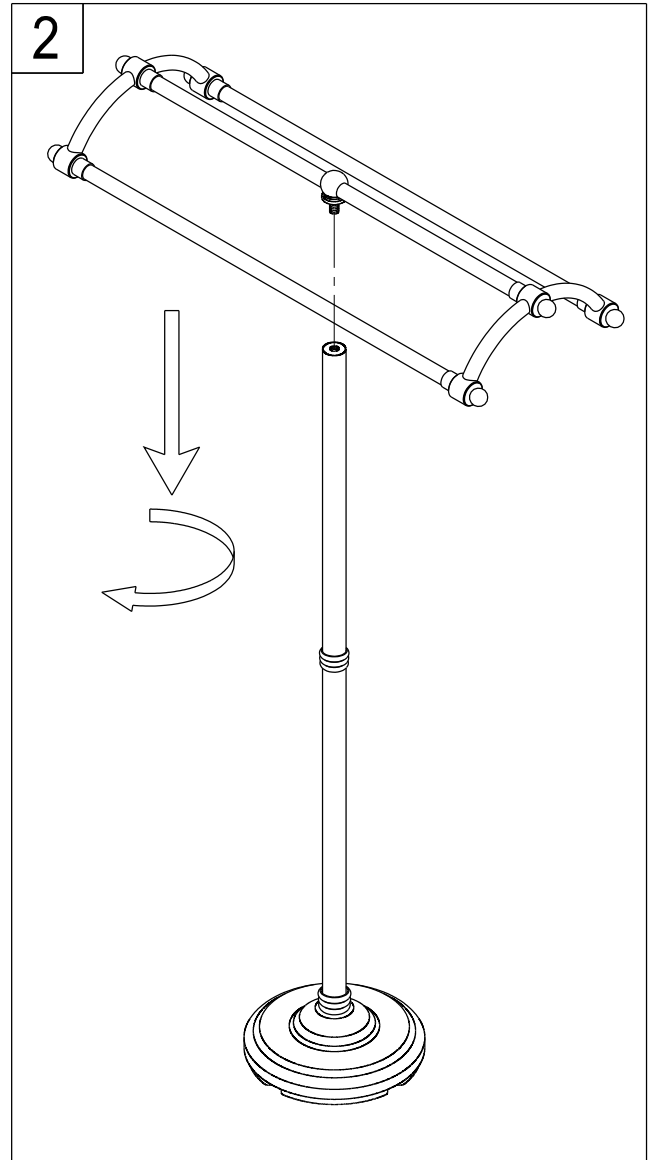

KINGSTON BRASS

THE TRADITION OF FINE BRASS

www.kingstonbrass.com

TOLL-FREE CUSTOMER SERVICE: 1-877-2-KBRASS

TECHNICAL SUPPORT E-mail: service@kingstonbrass.com

12775 Reservoir Street, Chino, CA91710

Installation Instructions For Use With KB's Pedestal Towel Rack

INSTALLATION INSTRUCTIONS

1. Put the base in a level space on ground. Thread one end of column to base in clockwise and connect two columns together.

2. Install rack to end of column and hand tighten in clockwise till fully secure.