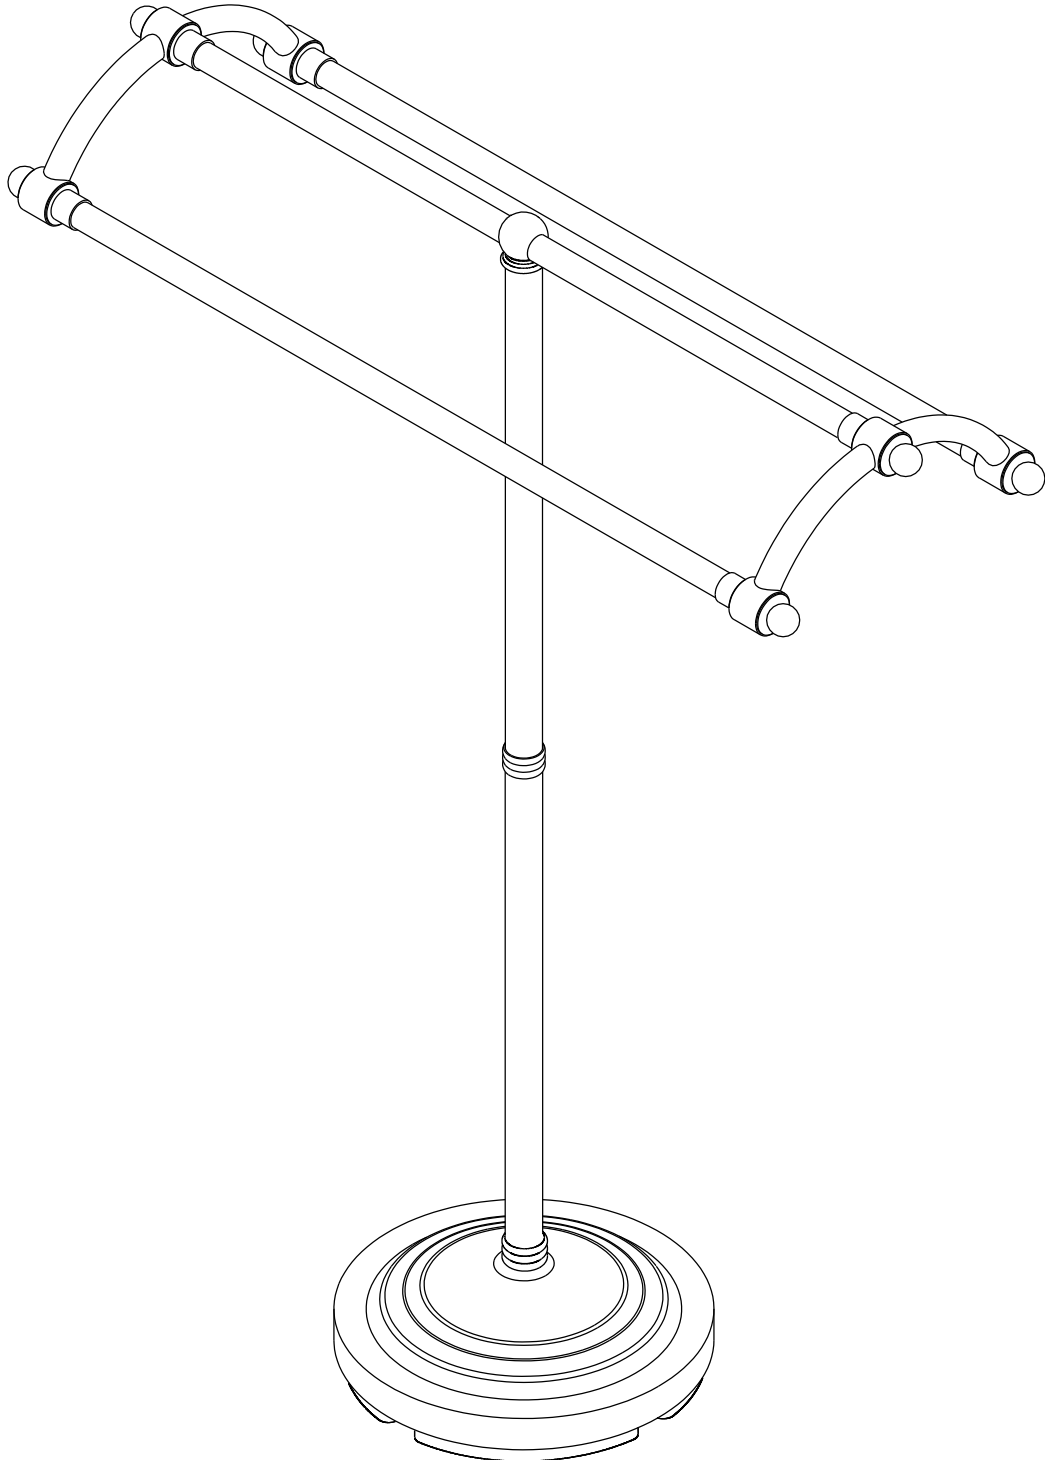

KINGSTON BRASS

THE TRADITION OF FINE BRASS

www.kingstonbrass.com

TOLL-FREE CUSTOMER SERVICE: 1-877-2-KBRASS

TECHNICAL SUPPORT E-mail: service@kingstonbrass.com

12775 Reservoir Street, Chino, CA91710

Installation Instructions For Use With KB's Pedestal Towel Rack

INSTALLATION INSTRUCTIONS

1. Put the base in a level space on ground. Thread one end of column to base in clockwise and connect two columns together.

2. Install rack to end of column and hand tighten in clockwise till fully secure.