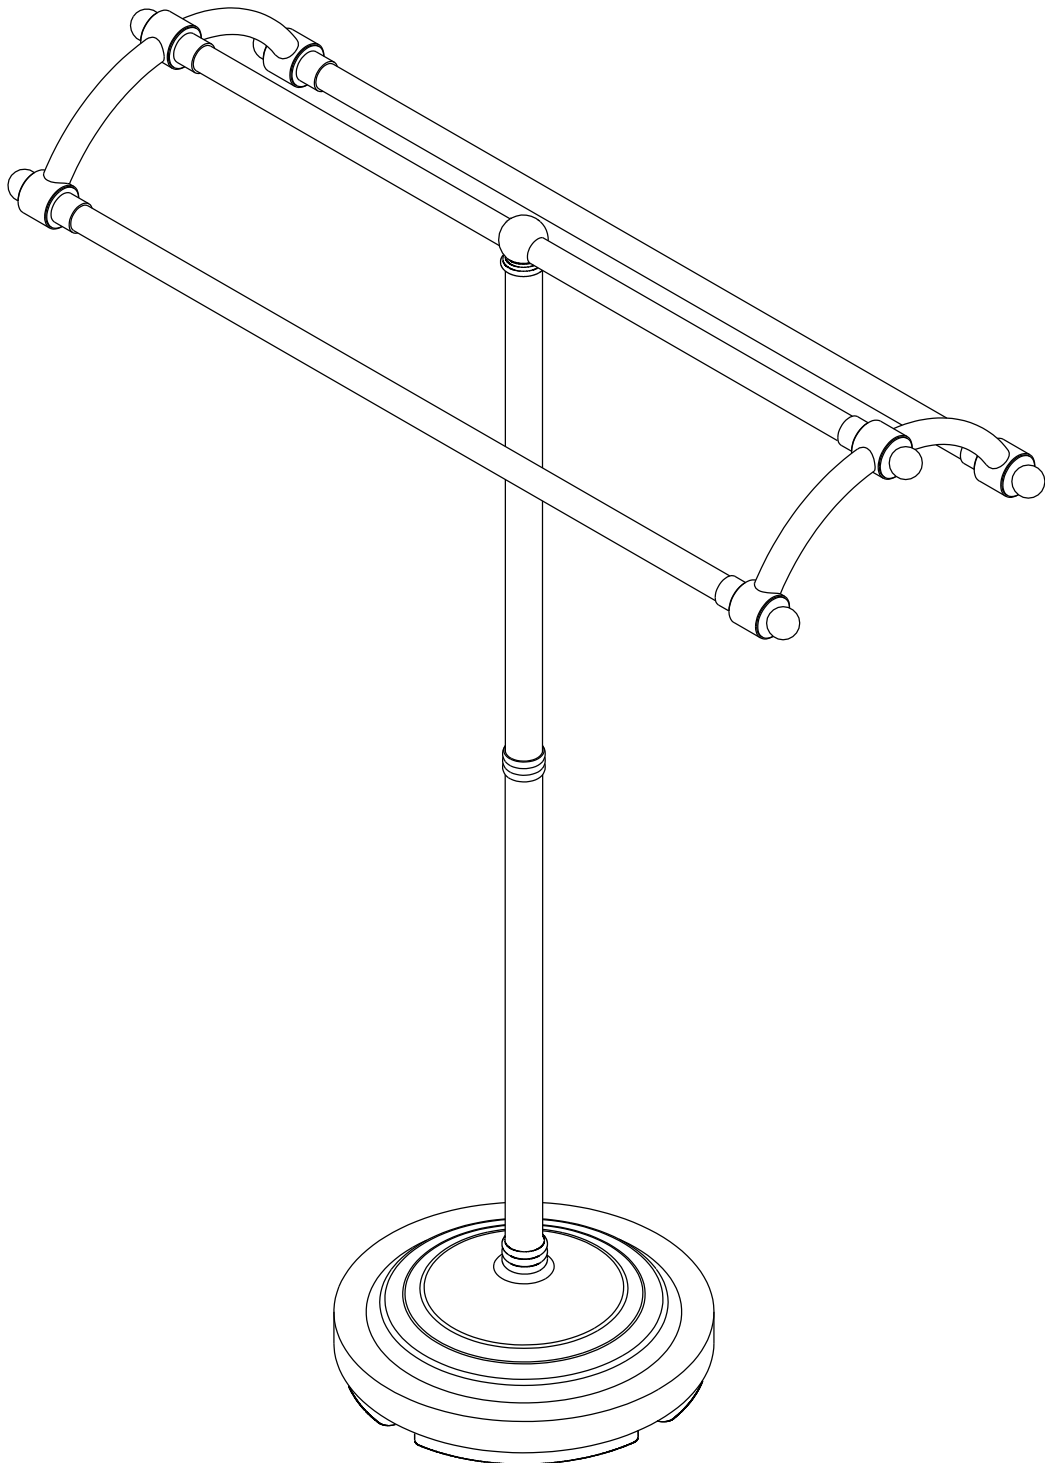

KINGSTON BRASS

THE TRADITION OF FINE BRASS

www.kingstonbrass.com

TOLL-FREE CUSTOMER SERVICE: 1-877-2-KBRASS

TECHNICAL SUPPORT E-mail: service@kingstonbrass.com

12775 Reservoir Street, Chino, CA91710