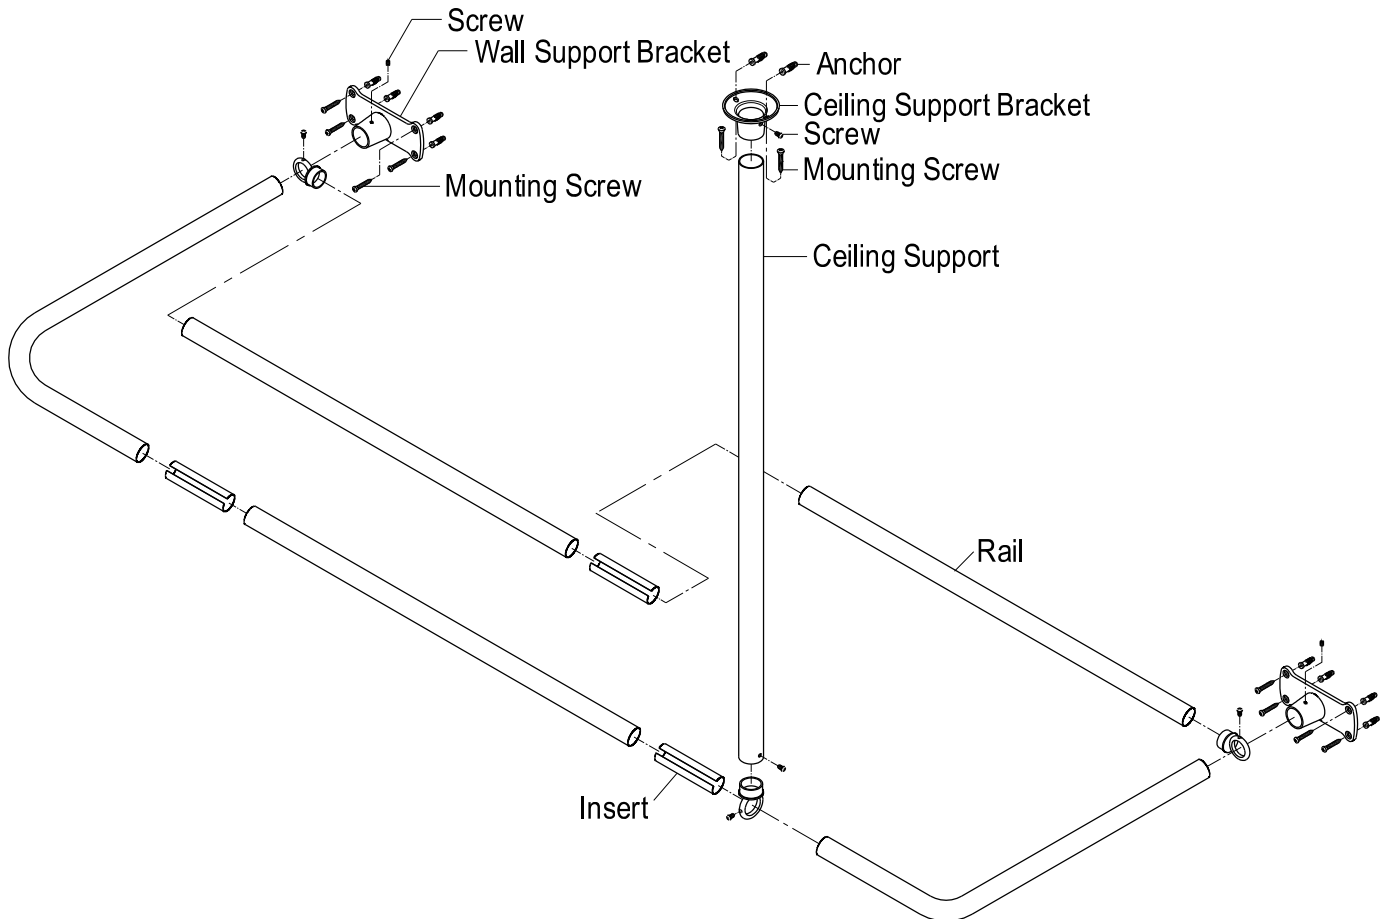

## Installation Instructions For Use With KB's D-Type Shower Rod Bath Supply

Mounting Screw & Anchor	Screw	Screw
		
10 Pcs	2 Pcs	5 Pcs

[www.kingstonbrass.com](http://www.kingstonbrass.com)

TOLL-FREE CUSTOMER SERVICE: 1-877-2-KBRASS