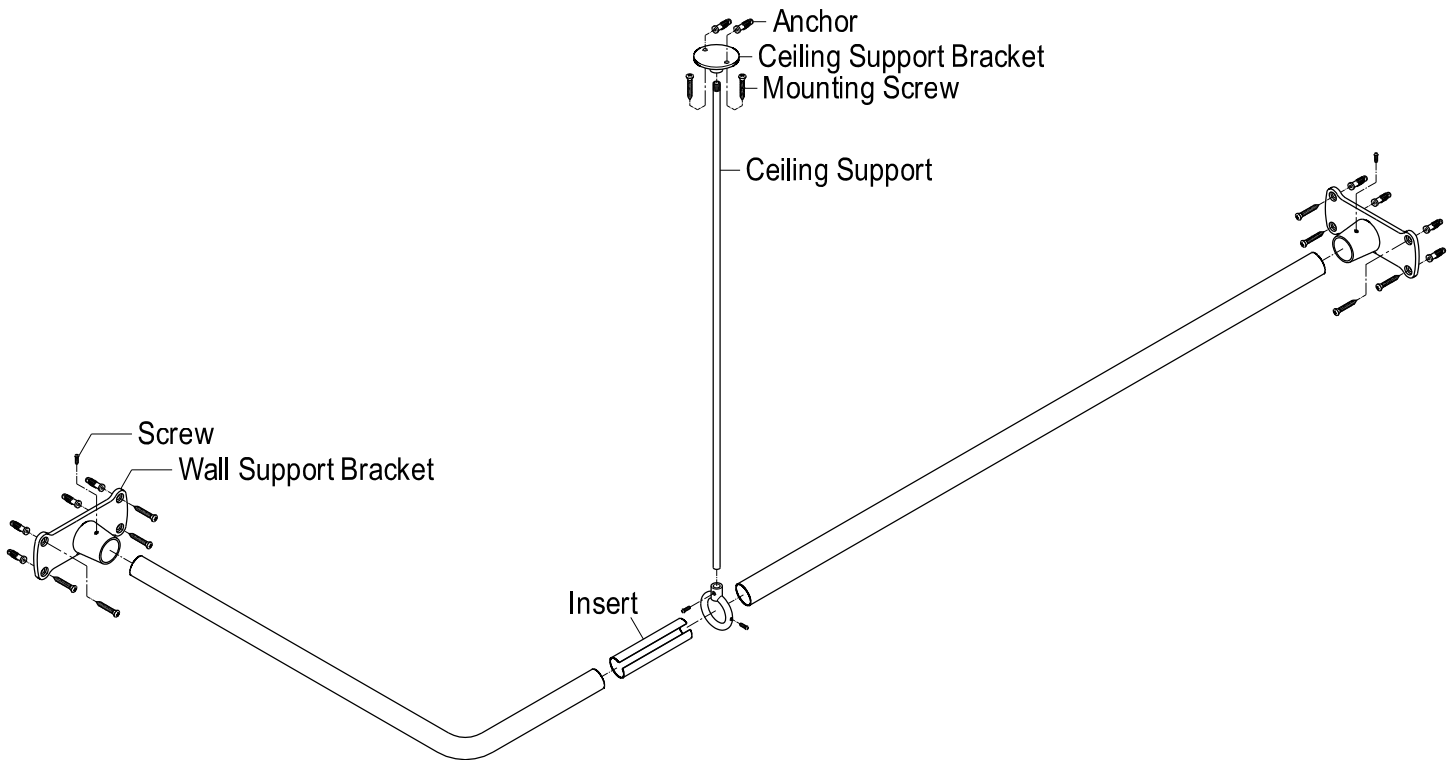

## Installation Instructions For Use With KB's Corner Rod Bath Supply

[www.kingstonbrass.com](http://www.kingstonbrass.com)

TOLL-FREE CUSTOMER SERVICE: 1-877-2-KBRASS

TECHNICAL SUPPORT E-mail: [service@kingstonbrass.com](mailto:service@kingstonbrass.com)