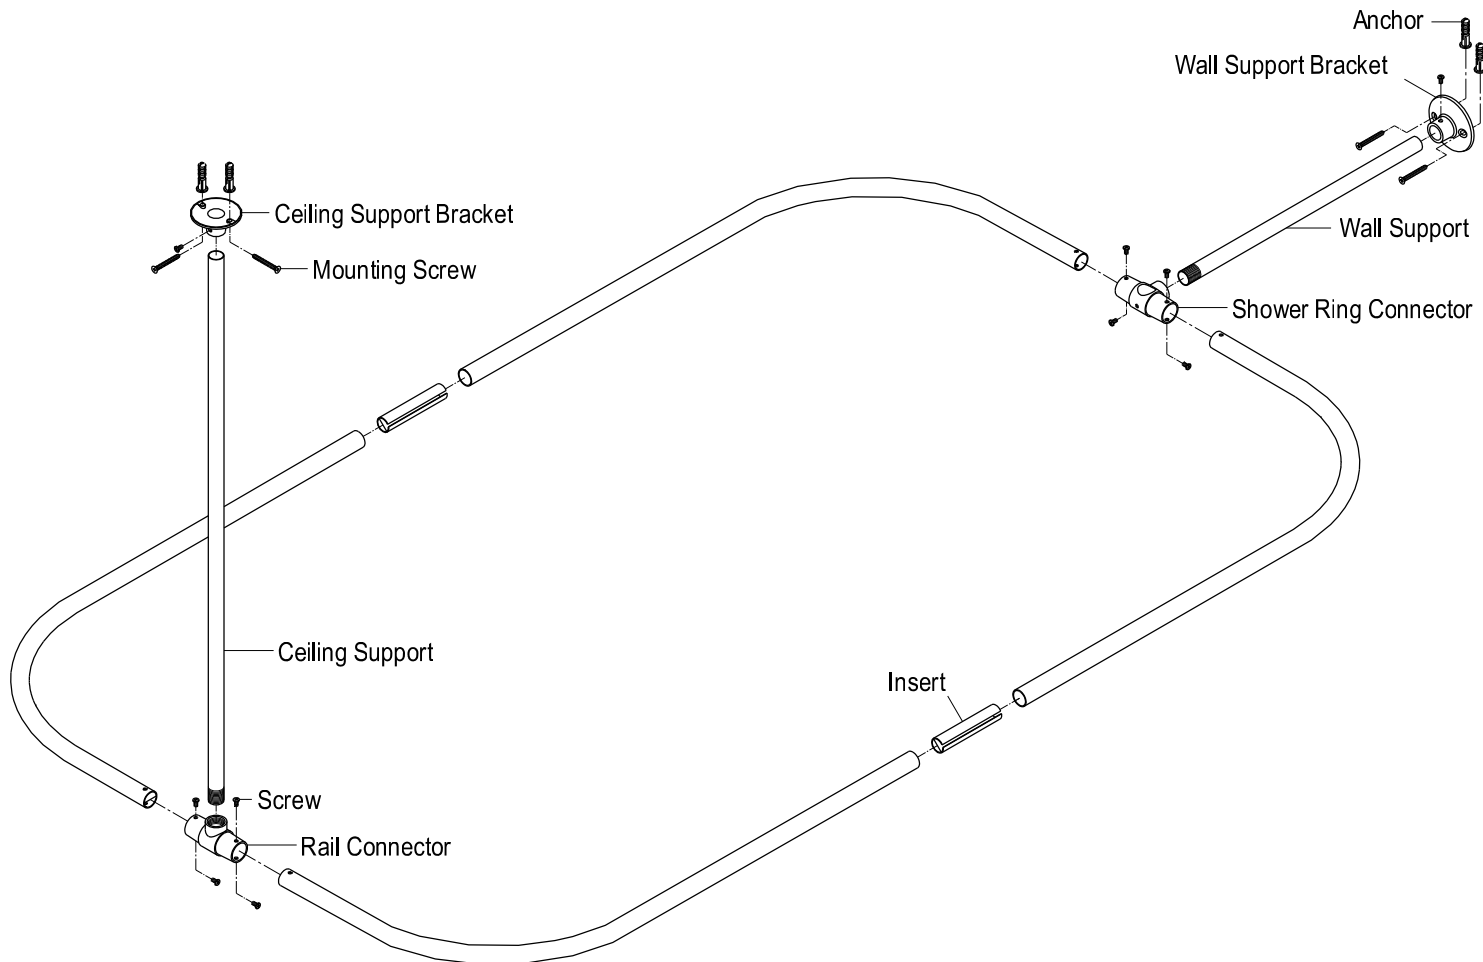

KINGSTON BRASS

THE TRADITION OF FINE BRASS

Installation Instructions For Use With KB's Shower Rod Bath Supply

Mounting Screw & Anchor	Screw
	
4 Pcs	10 Pcs

www.kingstonbrass.com

TOLL-FREE CUSTOMER SERVICE: 1-877-2-KBRASS