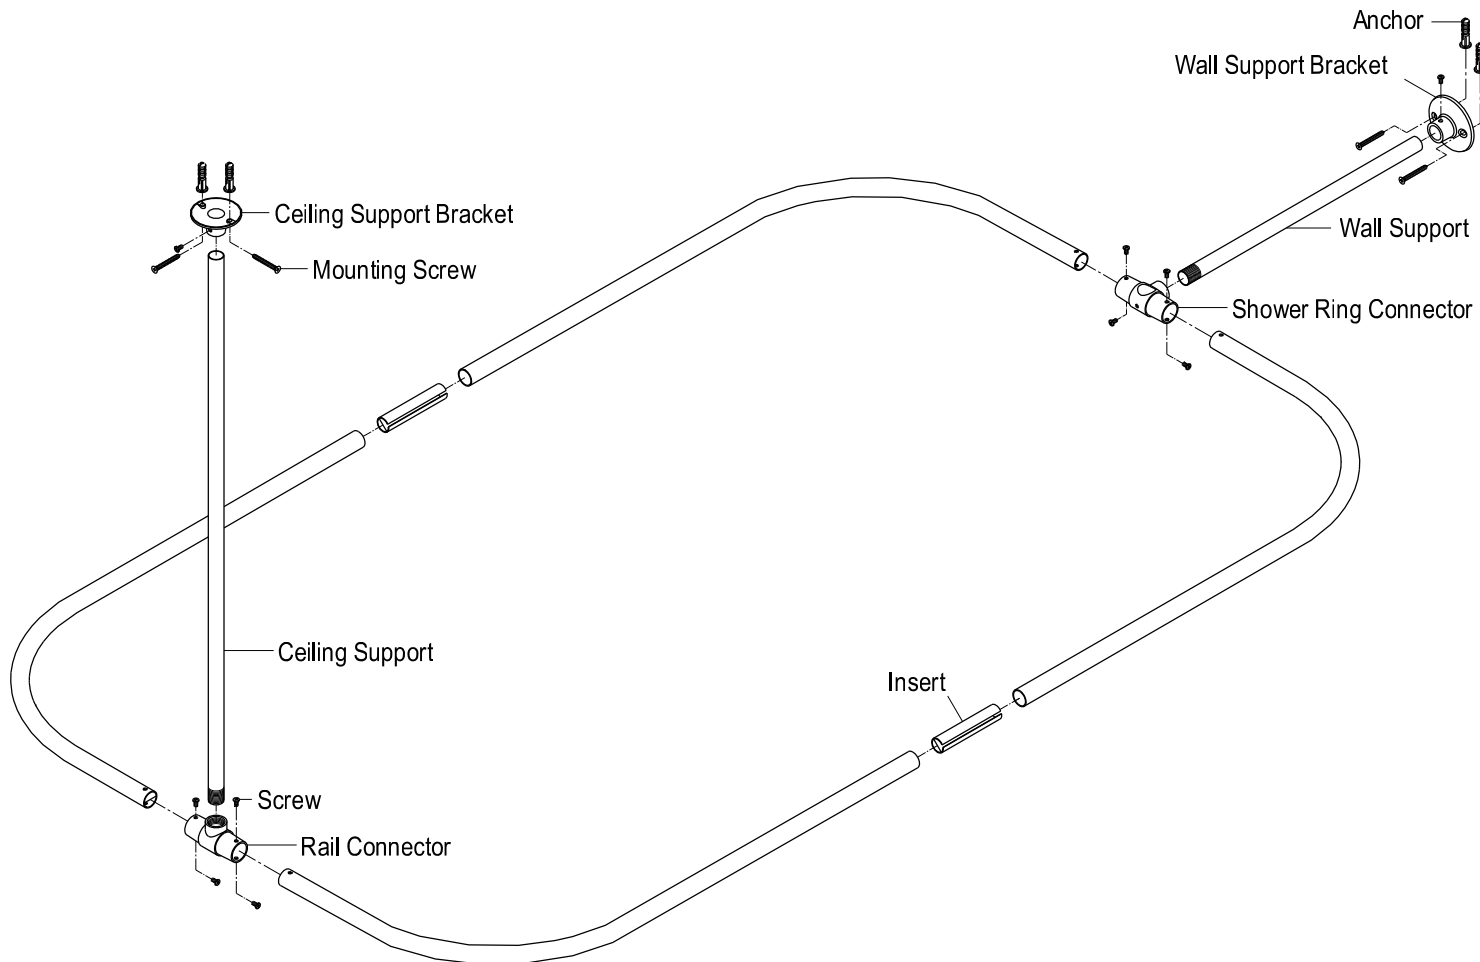

## Installation Instructions For Use With KB's Shower Rod Bath Supply

Mounting Screw & Anchor	Screw
	
4 Pcs	10 Pcs

[www.kingstonbrass.com](http://www.kingstonbrass.com)

TOLL-FREE CUSTOMER SERVICE: 1-877-2-KBRASS