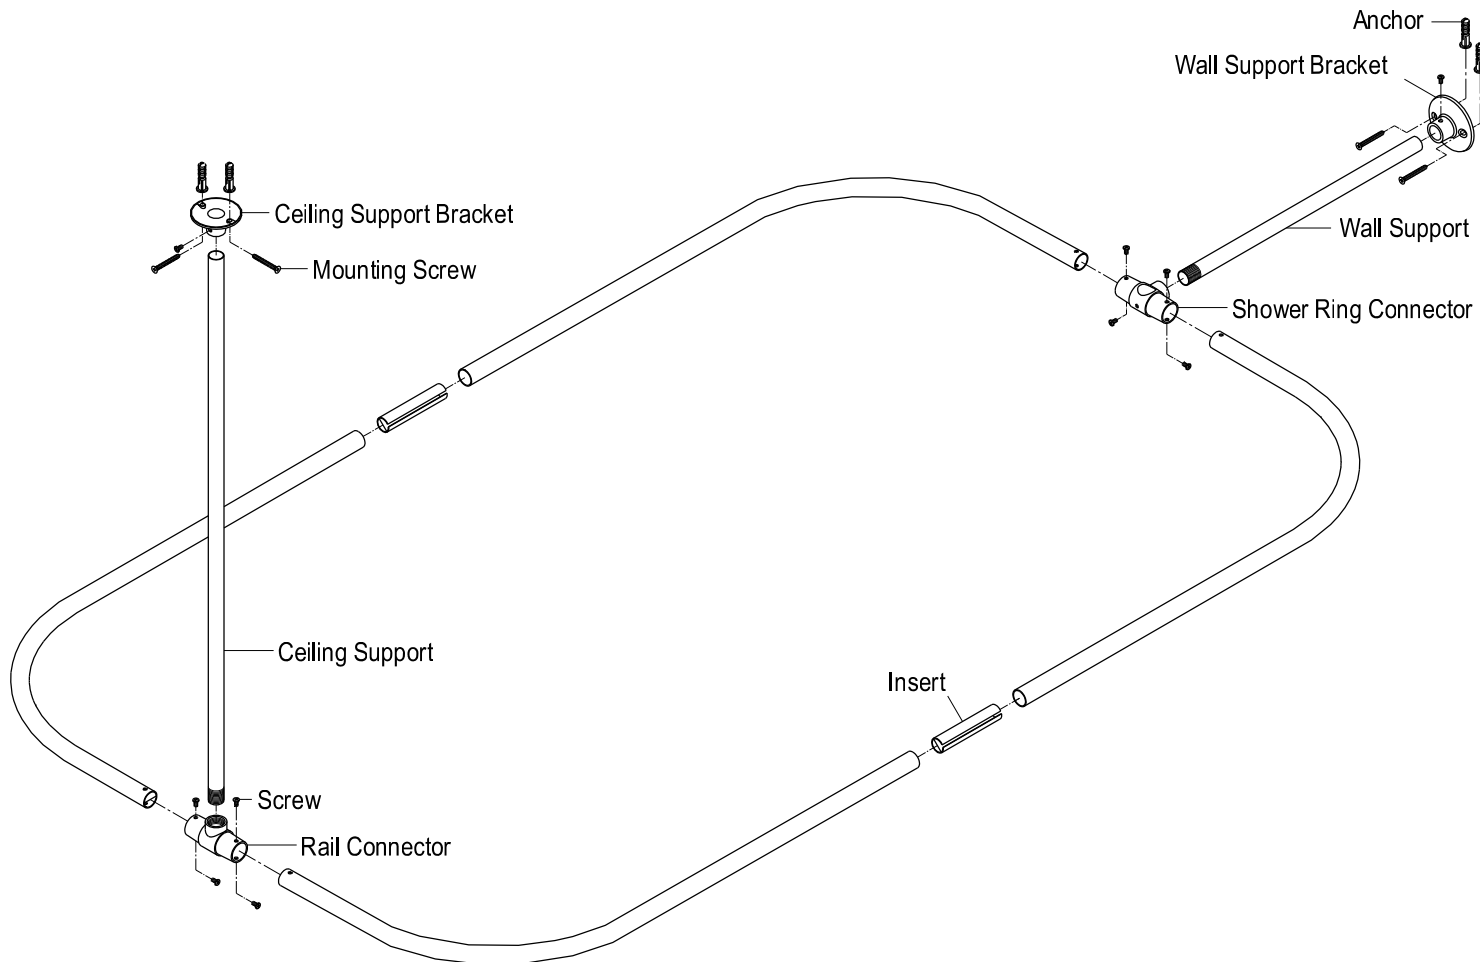

KINGSTON BRASS

THE TRADITION OF FINE BRASS

Installation Instructions For Use With KB's Shower Rod Bath Supply

Mounting Screw & Anchor	Screw
	
4 Pcs	10 Pcs

www.kingstonbrass.com

TOLL-FREE CUSTOMER SERVICE: 1-877-2-KBRASS