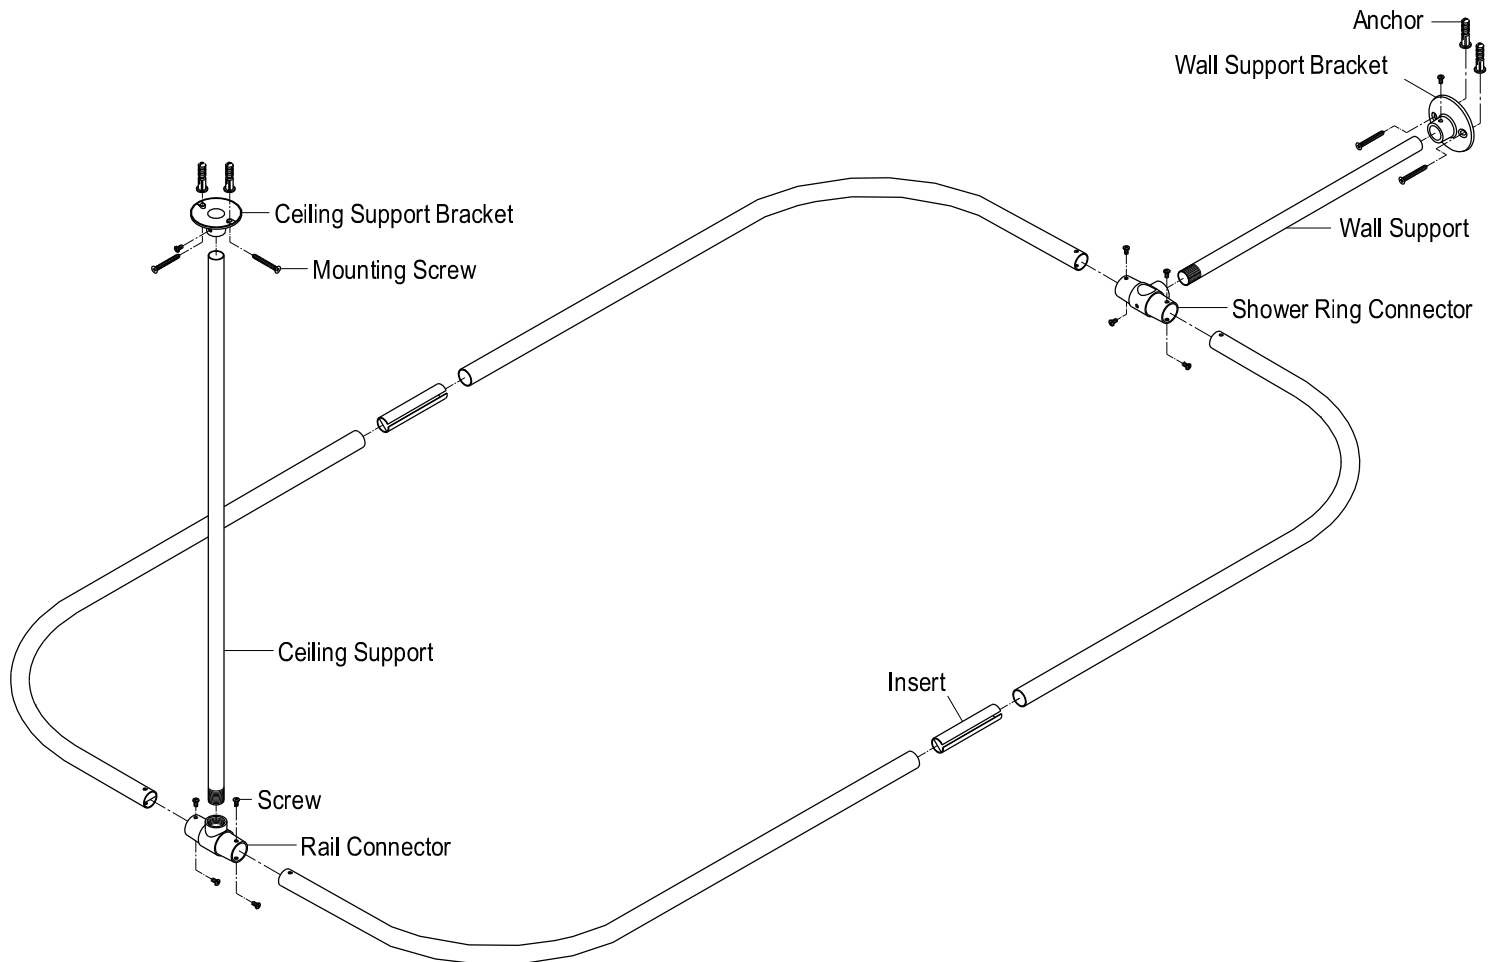

KINGSTON BRASS

THE TRADITION OF FINE BRASS

Installation Instructions For Use With KB's Shower Rod Bath Supply

Mounting Screw & Anchor	Screw
	
4 Pcs	10 Pcs

www.kingstonbrass.com

TOLL-FREE CUSTOMER SERVICE: 1-877-2-KBRASS