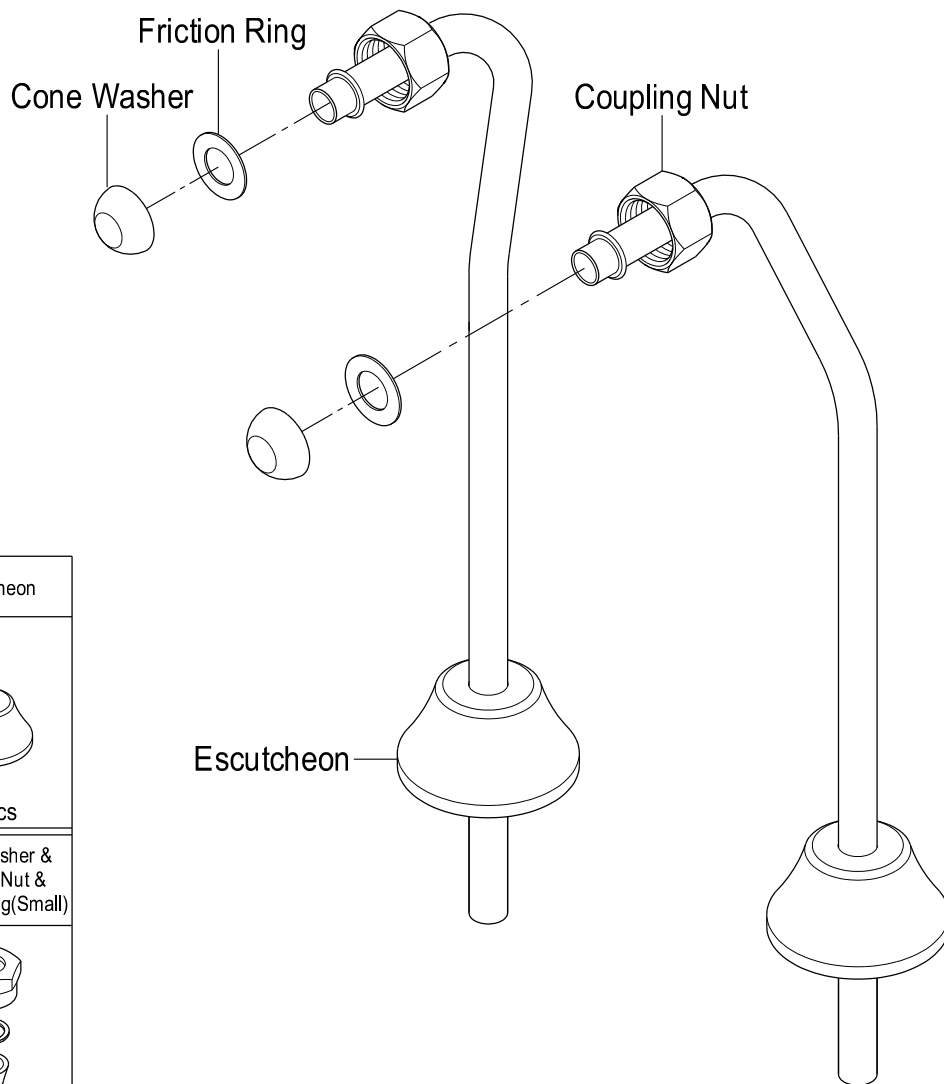

KINGSTON BRASS

THE TRADITION OF FINE BRASS

Installation Instructions For Use With KB's Double Offset Bath Supply

BEFORE BEGINNING INSTALLATION

1. Flush plumbing lines to clear debris in pipe and plumbing lines to avoid existing clogs into waterway & cartridge system of new faucet fixture.
2. Shut off both supply lines after flushing

Parts:

Supply Line	Escutcheon
	
2 Pcs	2 Pcs
Cone Washer & Coupling Nut & Friction Ring(Big)	Cone Washer & Coupling Nut & Friction Ring(Small)
	
2 Pcs	2 Pcs

www.kingstonbrass.com

TOLL-FREE CUSTOMER SERVICE: 1-877-2-KBRASS