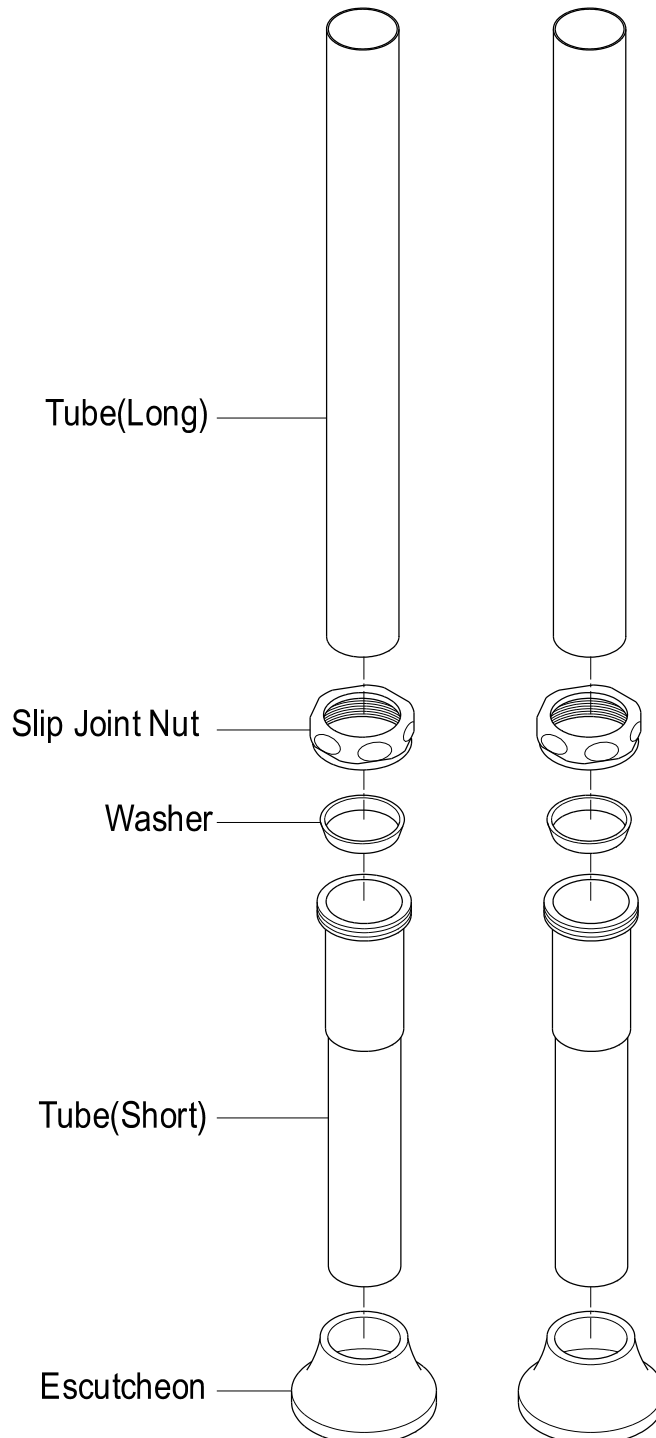

KINGSTON BRASS

THE TRADITION OF FINE BRASS

INSTALLATION INSTRUCTIONS

For Use With KB's Adjustable Height Shell For Water Supply Line

Parts:

Tube(Long)	Tube(Short)
 2 Pcs	 2 Pcs
Slip Joint Nut & Washer	Escutcheon
 2 Pcs	 2 Pcs