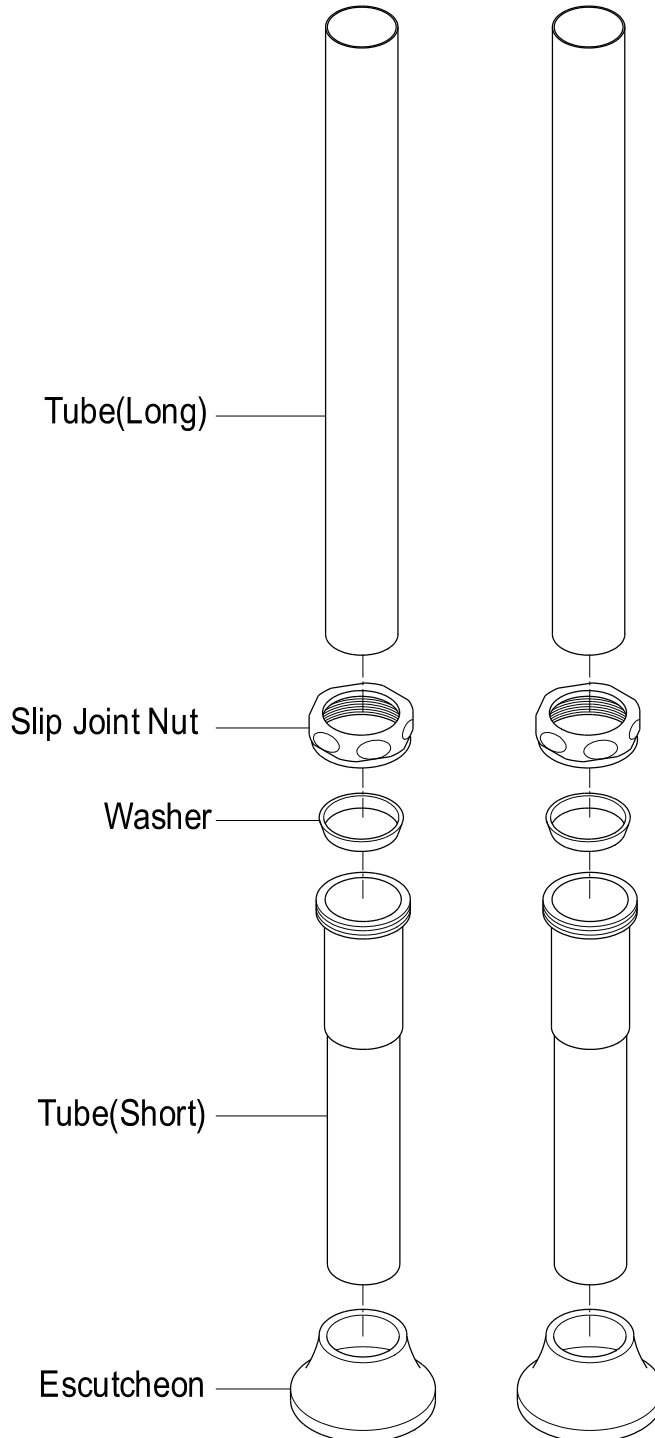

KINGSTON BRASS

THE TRADITION OF FINE BRASS

INSTALLATION INSTRUCTIONS

For Use With KB's Adjustable Height Shell For Water Supply Line

Parts:

Tube(Long)	Tube(Short)
 2 Pcs	 2 Pcs
Slip Joint Nut & Washer	Escutcheon
 2 Pcs	 2 Pcs