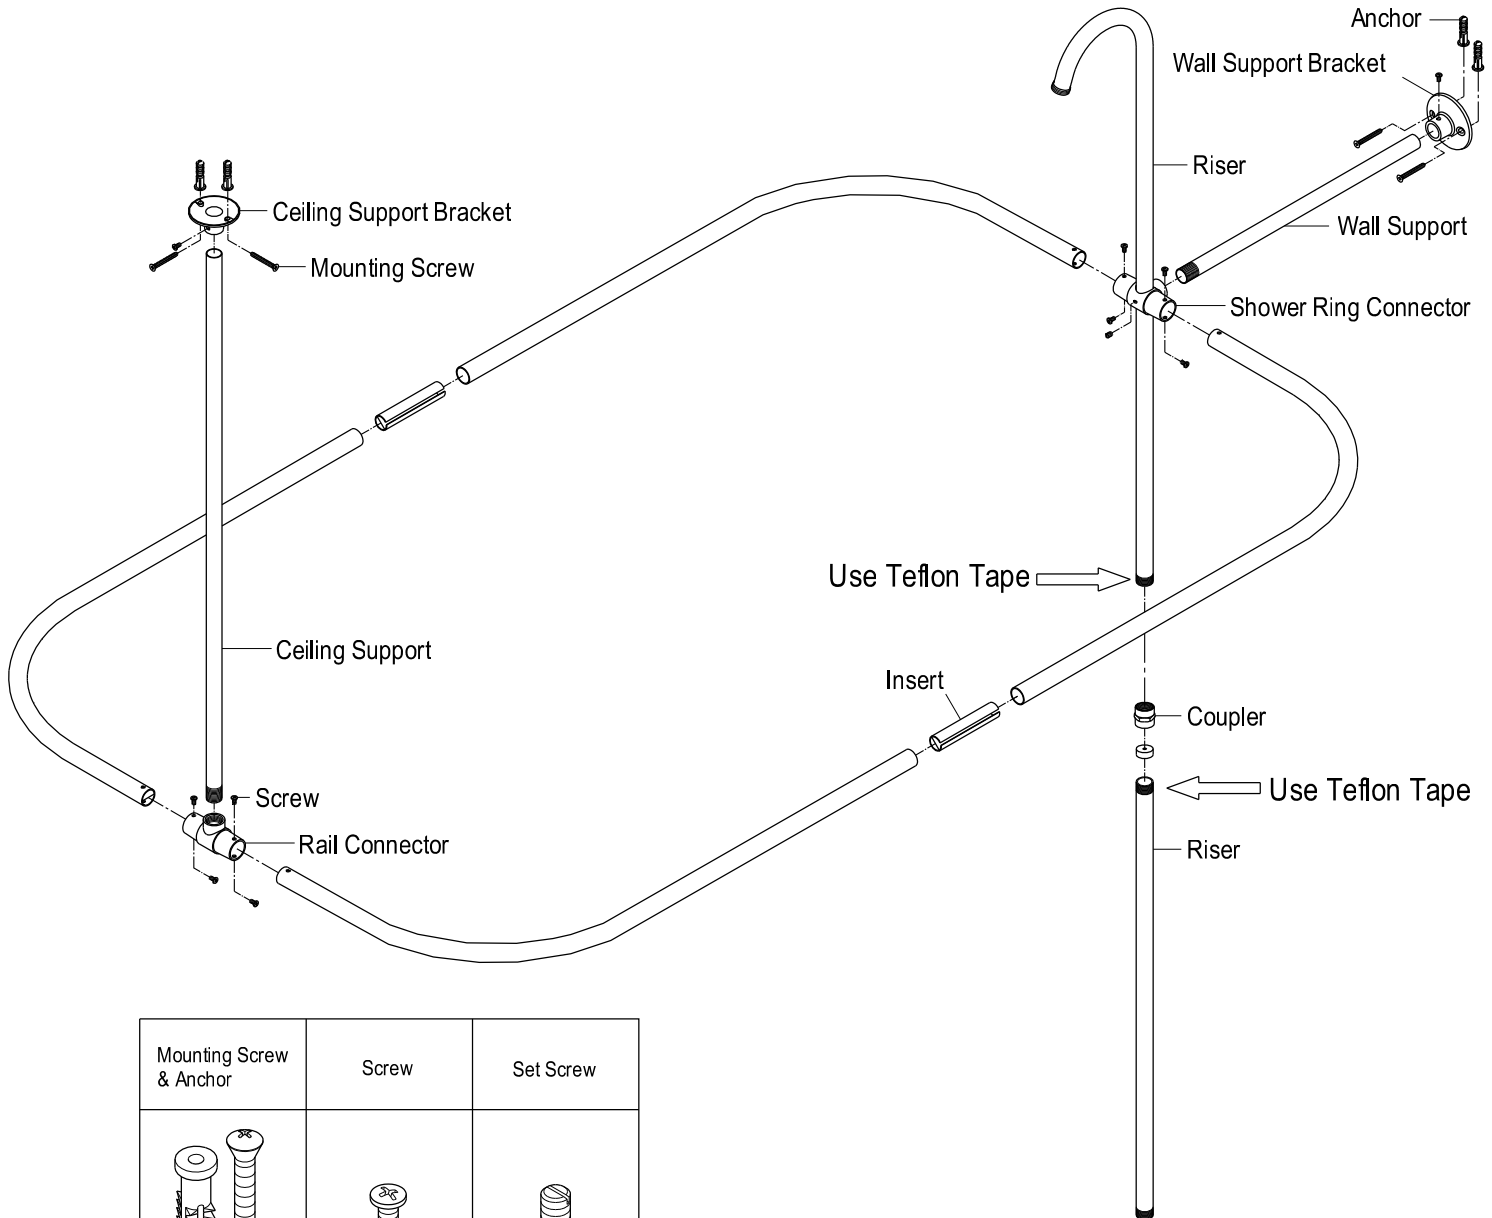

## Installation Instructions For Use With KB's Shower Riser Bath Supply

### BEFORE BEGINNING INSTALLATION

1. Flush plumbing lines to clear debris in pipe and plumbing lines to avoid existing dogs into waterway & cartridge system of new faucet fixture.
2. Shut off both supply lines after flushing