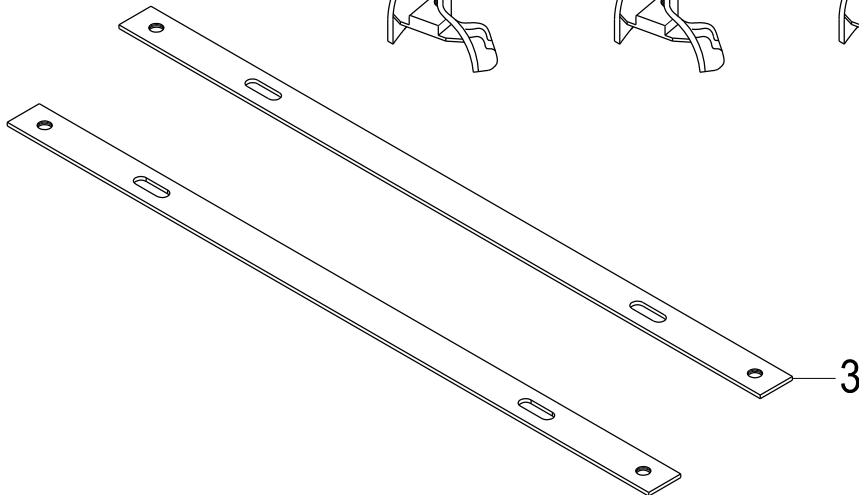

VTDE692823C1,2,5,8,W

67" Acrylic Slipper Bathtub With 7" Faucet Drillings

1

2

3