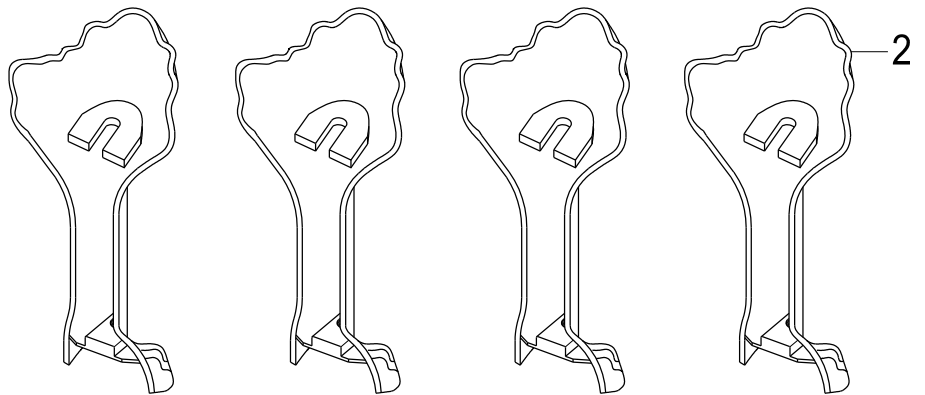

VTDE692823C1,2,5,8,W

67" Acrylic Slipper Bathtub With 7" Faucet Drillings

1

2

3