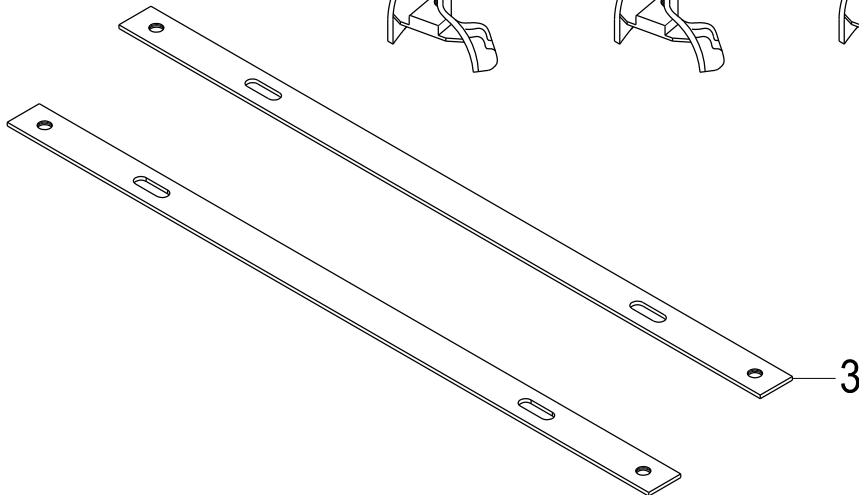

# VTDE692823C1,2,5,8,W

67" Acrylic Slipper Bathtub With 7" Faucet Drillings

1

2

3

4

5

6