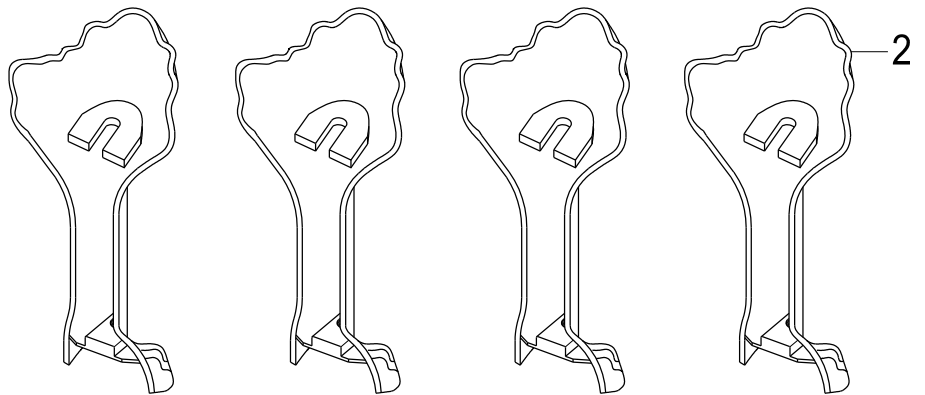

# VTDE692823C1,2,5,8,W

67" Acrylic Slipper Bathtub With 7" Faucet Drillings

1

2

3

4

5

6