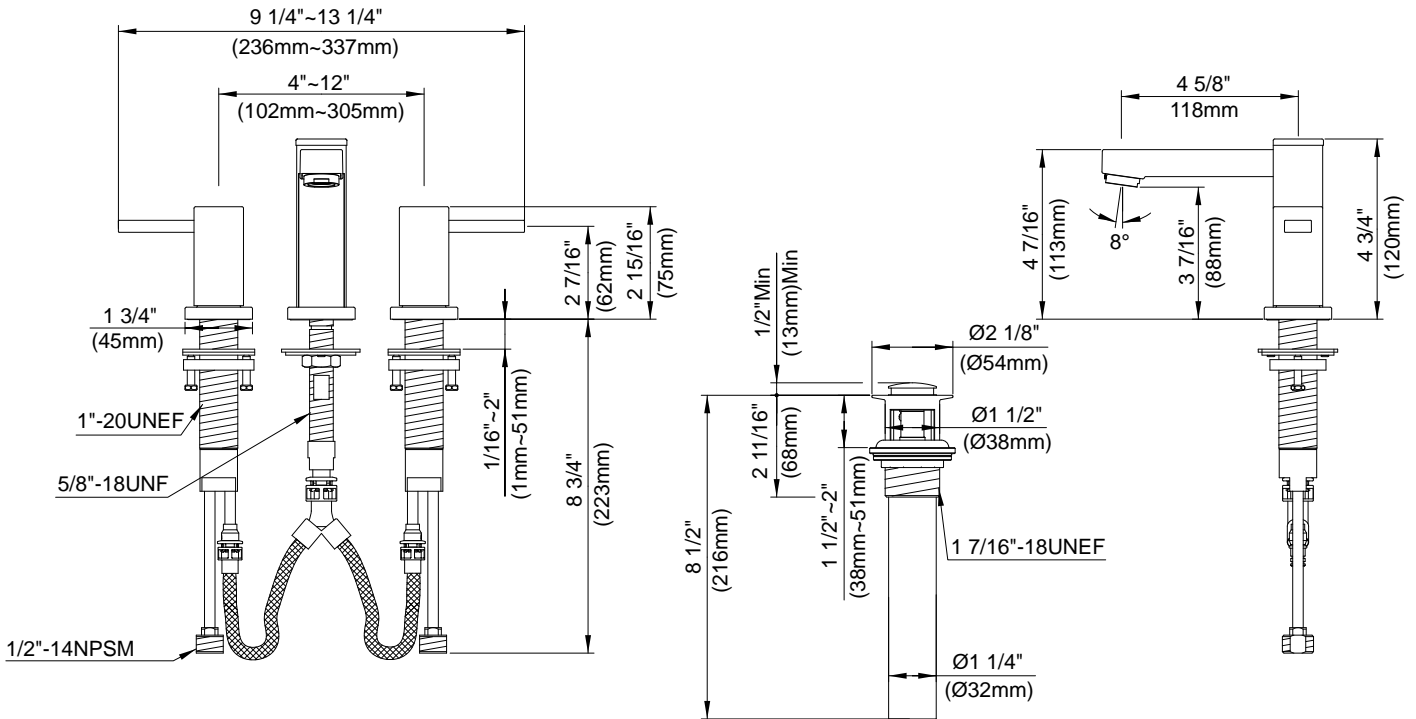

Submittal Information:

Job Name: _____
Contractor: _____

Location: _____
Contact #: _____