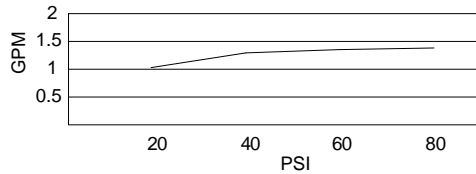

SPECIFICATIONS

Reef™ Two Handle Widespread Lavatory Faucet

Model

D304033

Description

- Ceramic disc valves
- 4 1/2" high spout, laminar flow
- Metal touch down drain assembly
- Quick connect valve/spout system
- 3 hole mount, 4" - 12" installation

Standards

- NSF 61-9
- Energy Policy Act of 1992

- ASME A112.18.1M/A112.18.1
- NSF/ANSI 372

- ADA Accessibility Guidelines for Buildings and Facilities - 4.27.4 Controls and Mechanisms

Warranty

Danze products are covered by a manufacturer's limited "lifetime" warranty for manufacturing defects.

Flow Rate

Finishes Available

- Chrome
- Other: Refer to Price List for additional finish