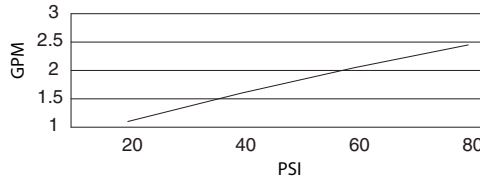

SPECIFICATIONS

SIRIUS™ SINGLE HANDLE KITCHEN FAUCET

Model

D401544 (Replaces D404244 series)

Description

- Ceramic disc valve
- 13 ½" high spout, 9" spout length
- Natural water stream
- Matching brass spray
- 2 hole mount

Standards

Certified to NSF/ANSI 61 Section 5

- NSF 61-9
- Energy Policy Act of 1992

NSF/ANSI 372

- ASME A112.18.1M/A112.18.1
- NSF/ANSI 372
- CSA B125.1

- ADA Accessibility Guidelines for Buildings and Facilities - 4.27.4 Controls and Mechanisms

Warranty

Danze products are covered by a manufacturer's limited "lifetime" warranty for manufacturing defects.

Flow Rate

Finishes Available

- Chrome
- Other: Refer to Price List for additional finish