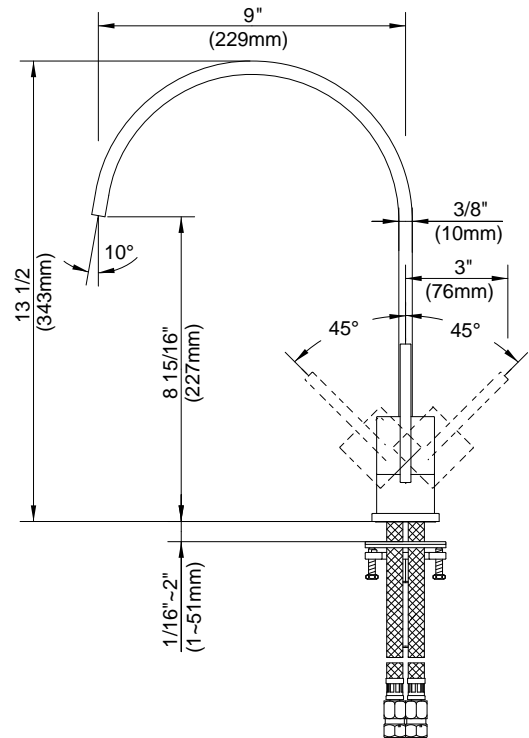

Submittal Information:

Job Name: _____
Contractor: _____

Location: _____
Contact #: _____