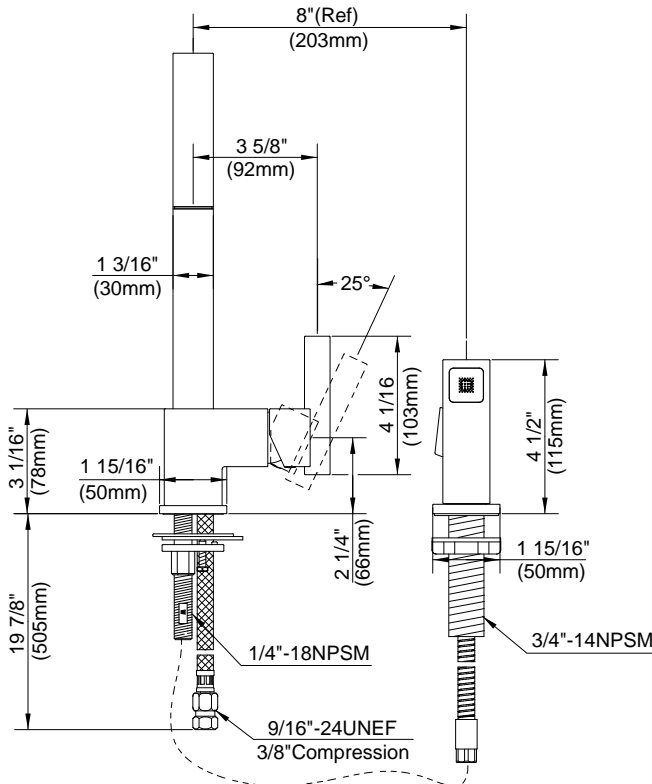

Submittal Information:

Job Name: _____
Contractor: _____

Location: _____
Contact #: _____