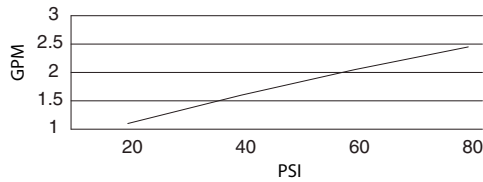

SPECIFICATIONS

SIRIUS™ TWO HANDLE KITCHEN FAUCET

Model

D422044 (Replaces D414344 series)

Description

- Ceramic disc valve
- 13 ½" high spout, 9" spout length
- Natural water stream
- Matching brass spray
- 4 hole mount

Standards

Certified to NSF/ANSI 61 Section 9

- NSF 61-9
- Energy Policy Act of 1992

NSF/ANSI 372

- ASME A112.18.1M/A112.18.1
- NSF/ANSI 372
- CSA B125.1

- ADA Accessibility Guidelines for Buildings and Facilities - 4.27.4 Controls and Mechanisms

Warranty

Danze products are covered by a manufacturer's limited "lifetime" warranty for manufacturing defects.

Flow Rate

Finishes Available

- Chrome
- Other: Refer to Price List for additional finish