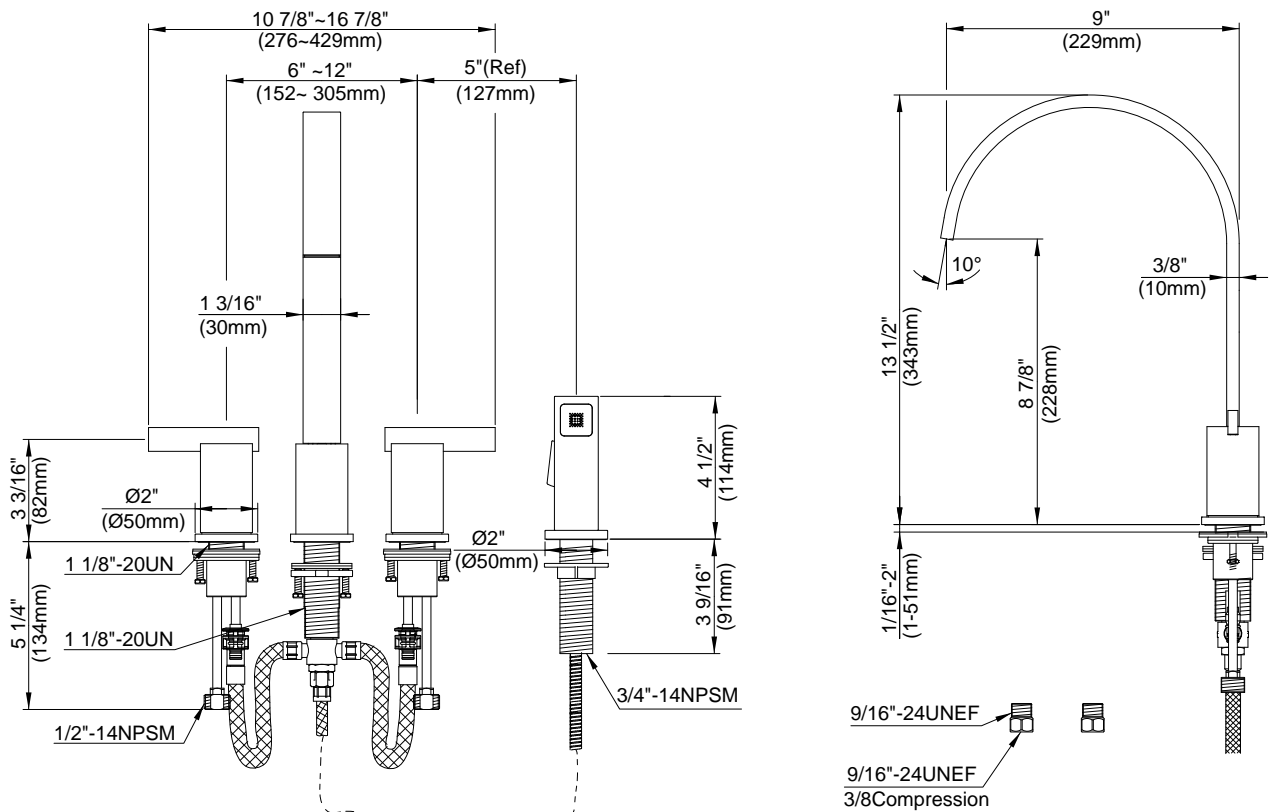

Submittal Information:

Job Name: _____
Contractor: _____

Location: _____
Contact #: _____