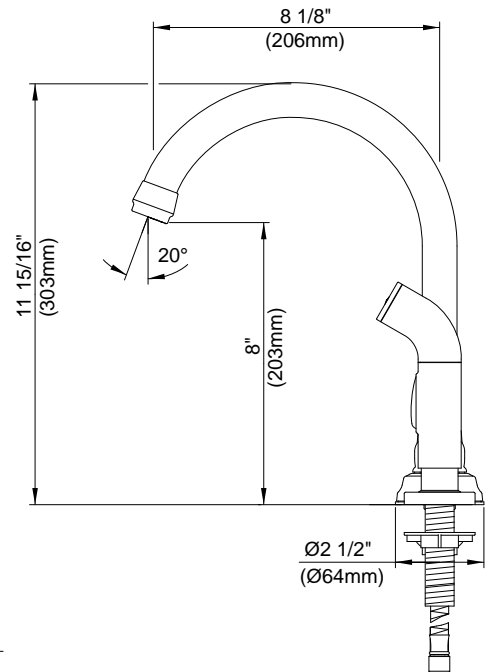

Submittal Information:

Job Name: _____
Contractor: _____

Location: _____
Contact #: _____