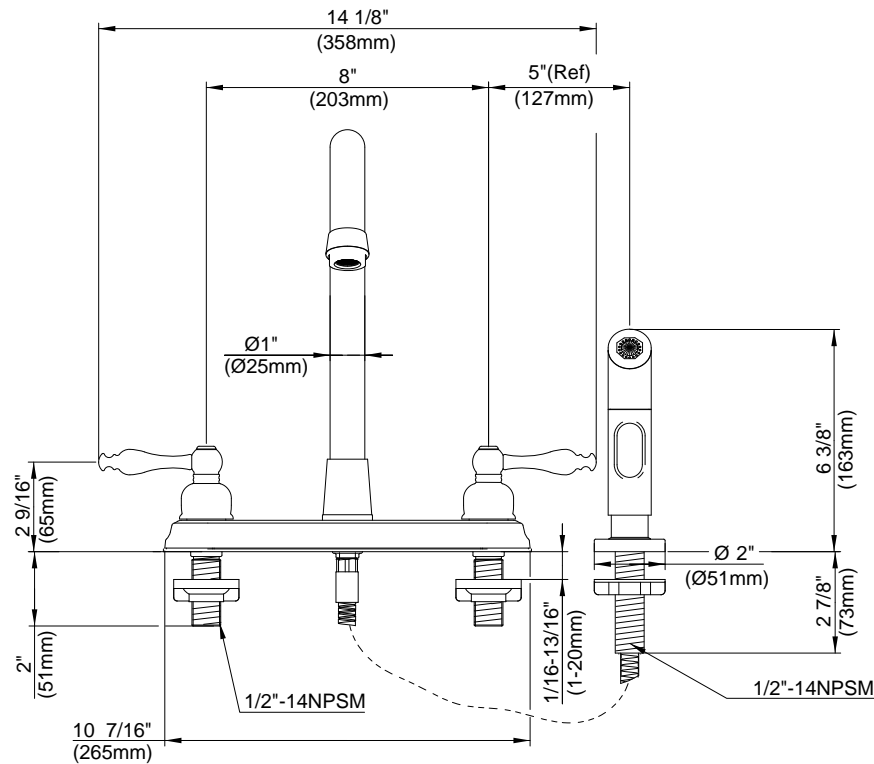

Submittal Information:

Job Name: _____
Contractor: _____

Location: _____
Contact #: _____