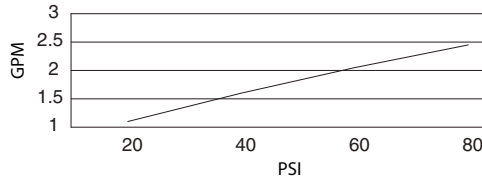

SPECIFICATIONS

SHERIDAN™ TWO HANDLE KITCHEN FAUCET

Model

D422055 (Replaces D413655 series)

Description

- Ceramic disc valve
- 12" high spout, 8" spout length
- Matching spray
- 4 hole mount

Standards

- NSF 61-9
- Energy Policy Act of 1992

NSF/ANSI 372

- ASME A112.18.1M/A112.18.1
- NSF/ANSI 372
- CSA B125.1

- ADA Accessibility Guidelines for Buildings and Facilities - 4.27.4 Controls and Mechanisms

Warranty

Danze products are covered by a manufacturer's limited "lifetime" warranty for manufacturing defects.

Flow Rate

Finishes Available

- Chrome
- Other: Refer to Price List for additional finish