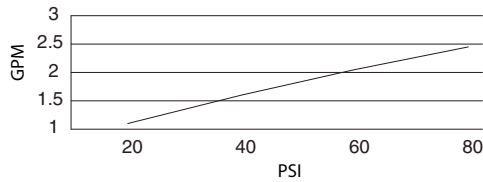

#### Description

- Ceramic disc valve
- 14 3/4" high spout, 9" spout length
- Aerated stream
- Quiet running hose with spring retraction
- Single hole mount

#### Flow Rate