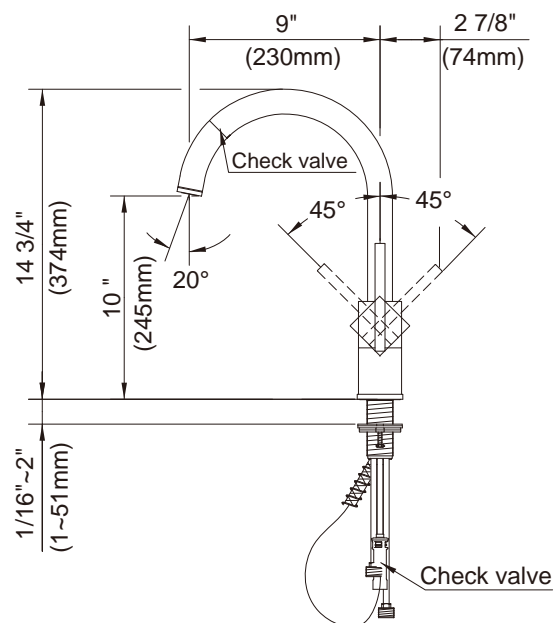

Submittal Information:

Job Name: _____
Contractor: _____

Location: _____
Contact #: _____