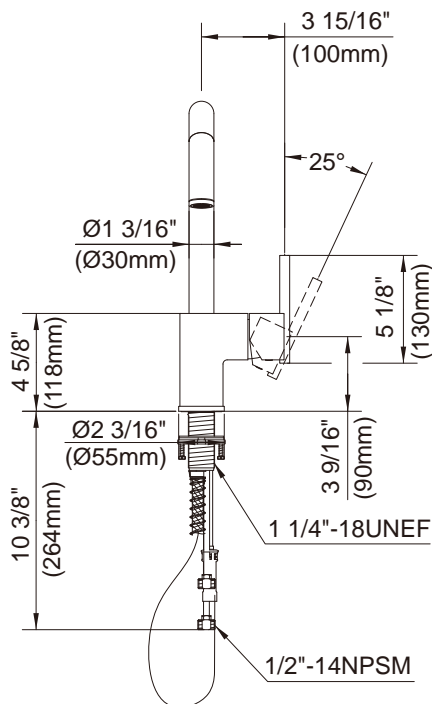

Submittal Information:

Job Name: _____
Contractor: _____

Location: _____
Contact #: _____