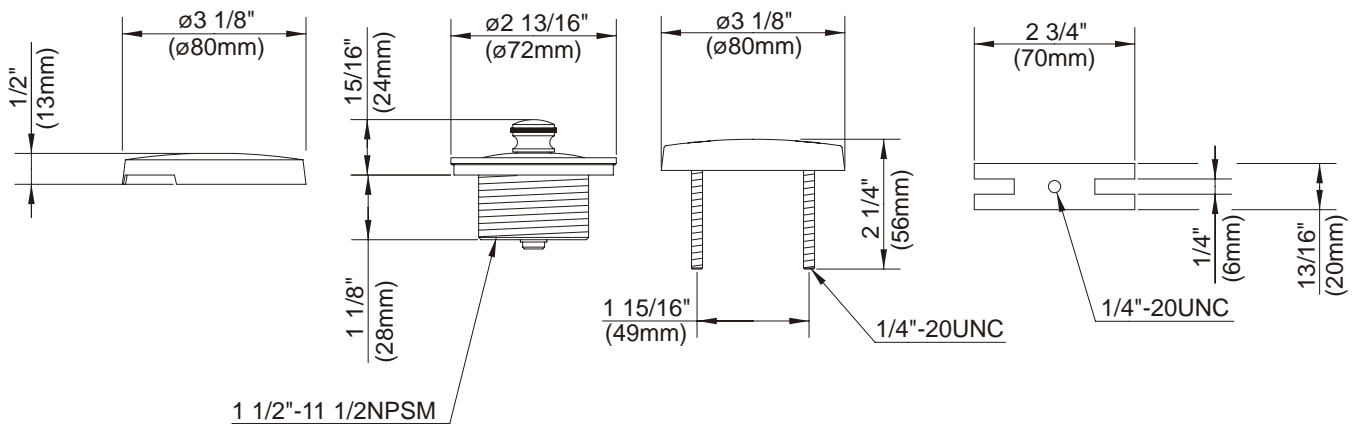

LIFT & TURN BATH DRAIN CONVERSION KIT

Description

- Lift & turn to open or close
- Includes overflow trims - replaces 1 or 2 hole overflow covers

Standards

- CSA B125

Warranty

Danze products are covered by a manufacturer's limited "lifetime" warranty for manufacturing defects.

D490637

Available Colors & Finish

- Antique Copper (AC)
- Brushed Nickel (BN)
- Polished Brass (PBV)
- Polished Nickel (PNV)
- Oil Rub Bronze (RB)

Specific Features: _____ Submitted Model No.: _____

SD490637/01-07.01