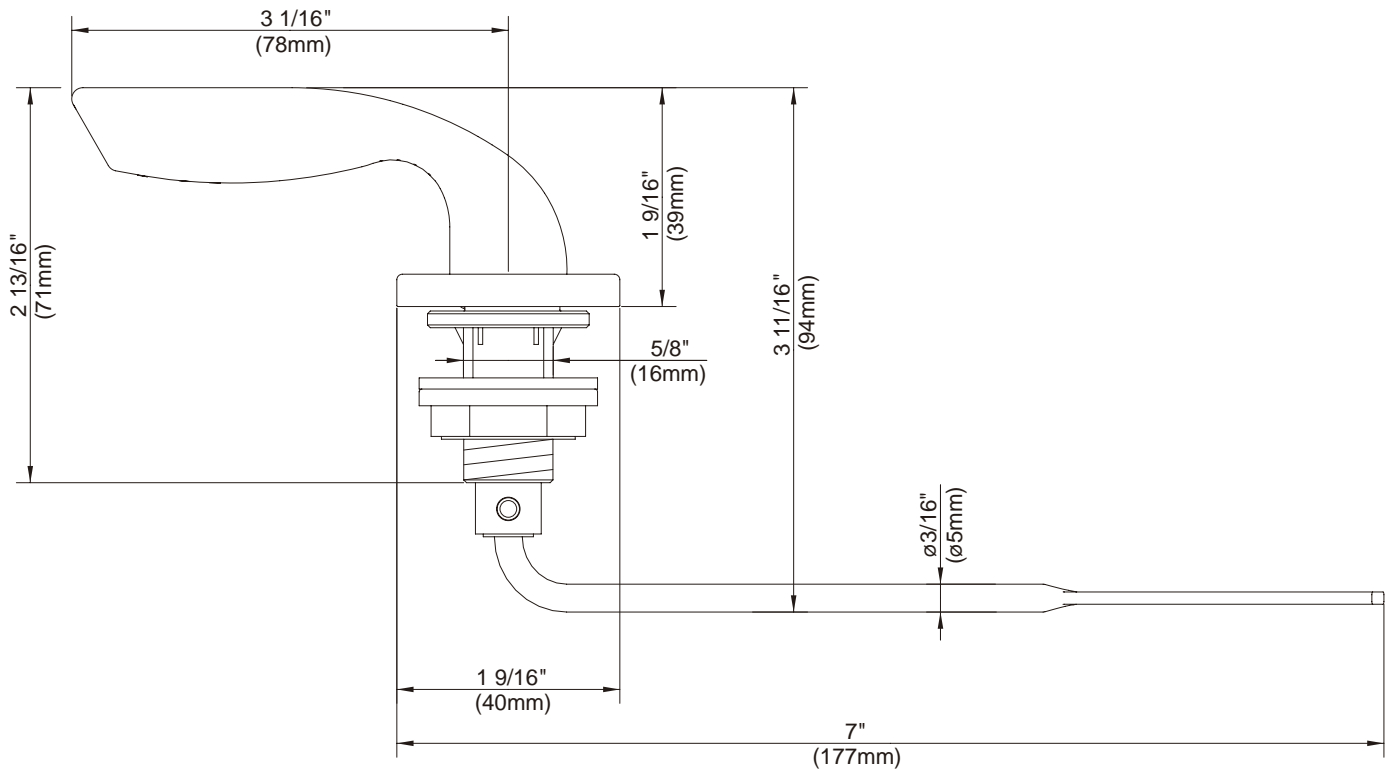

TANK LEVER HANDLE

Description

- Fits front mount tank with square lever mounting hole

Warranty

Danze products are covered by a manufacturer's limited "lifetime" warranty on finish, leaks, and manufacturing defects.

D491025

Available Colors & Finish

- Brushed Nickel
- Polished Brass
- Polished Nickel

Specific Features: _____ Submitted Model No.: _____

SD491025/01-07.01