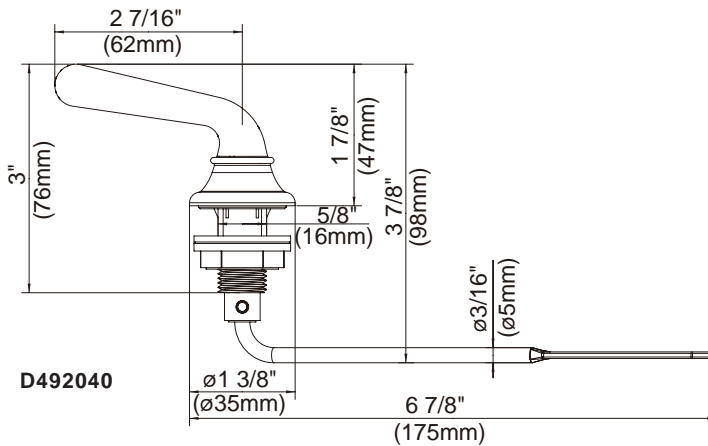

D492055-Opulence™ Tank Lever Handle

Available Colors & Finish

- Chrome
- Antique Copper (AC)
- Brushed Nickel (BN)
- Satin Black (BS)
- Polished Brass (PBV)
- Polished Nickel (PNV)
- Oil Rub Bronze (RB)

Specific Features: _____ Submitted Model No.: _____