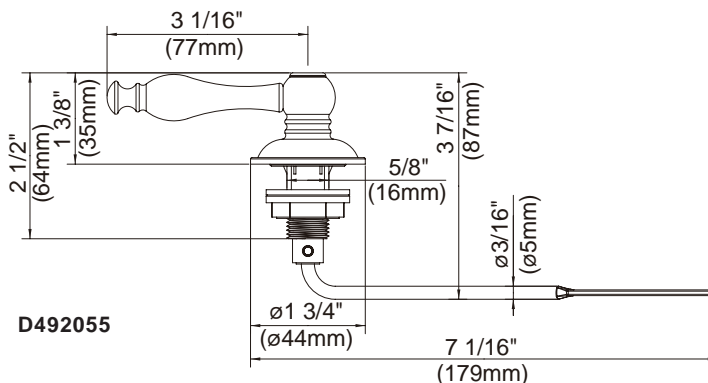

D492055-Opulence™ Tank Lever Handle

Available Colors & Finish

- Chrome
- Antique Copper (AC)
- Brushed Nickel (BN)
- Satin Black (BS)
- Polished Brass (PBV)
- Polished Nickel (PNV)
- Oil Rub Bronze (RB)

Specific Features: _____ Submitted Model No.: _____