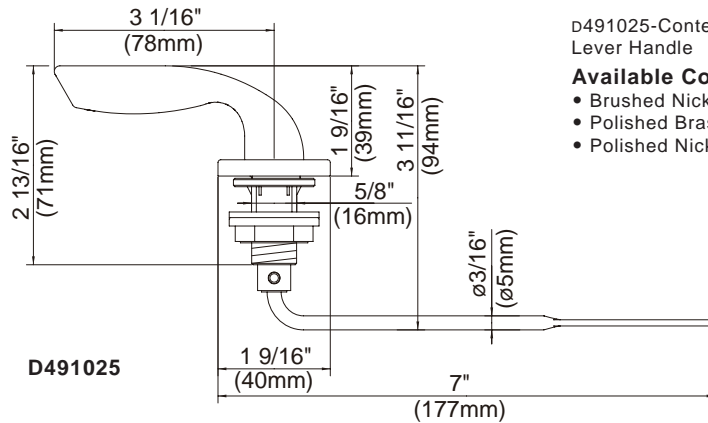

Available Colors & Finish

- Brushed Nickel (BN)
- Polished Brass (PBV)
- Polished Nickel (PNV)

D492040-Transitional Tank Lever Handle 

Available Colors & Finish

- Chrome
- Brushed Nickel (BN)
- Distressed Nickel (DN)
- Oil Rub Bronze (RB)