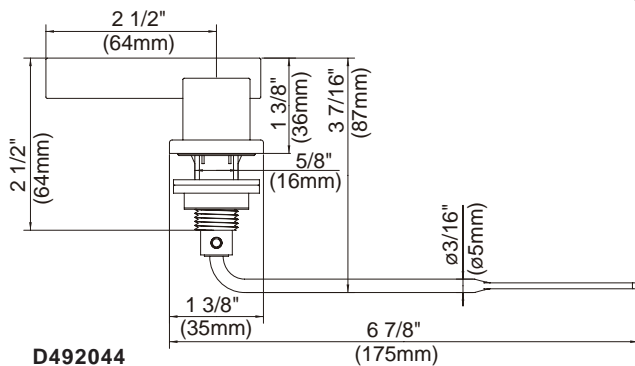

- Chrome
- Brushed Nickel (BN)

D492058-Parma™ Tank Lever Handle

Available Colors & Finish

- Chrome
- Brushed Nickel (BN)

Specific Features: _____ Submitted Model No.: _____

SDTL02/01-07.01