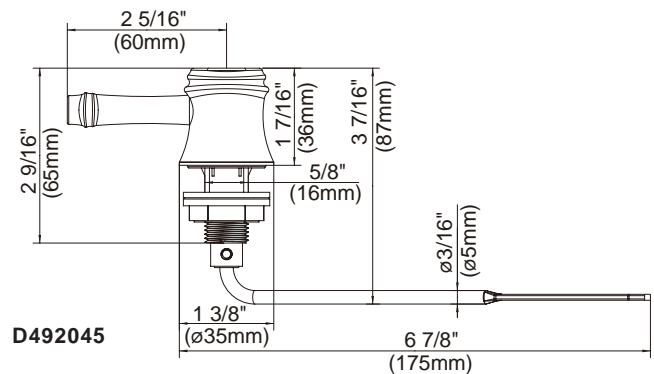

- Chrome
- Brushed Nickel (BN)

D492058-Parma™ Tank Lever Handle

Available Colors & Finish

- Chrome
- Brushed Nickel (BN)

Specific Features: _____ Submitted Model No.: _____

SDTL02/01-07.01