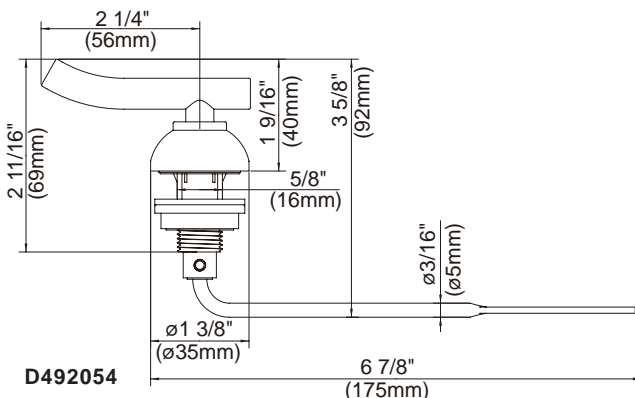

- Chrome
- Brushed Nickel (BN)

D492058-Parma™ Tank Lever Handle

Available Colors & Finish

- Chrome
- Brushed Nickel (BN)

Specific Features: _____ Submitted Model No.: _____

SDTL02/01-07.01