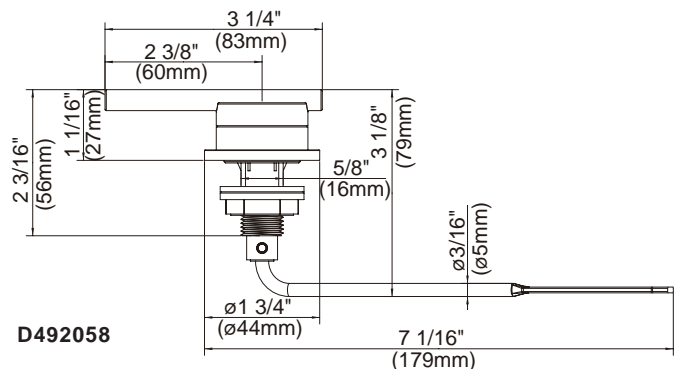

- Chrome
- Brushed Nickel (BN)

D492058-Parma™ Tank Lever Handle

Available Colors & Finish

- Chrome
- Brushed Nickel (BN)

Specific Features: _____ Submitted Model No.: _____

SDTL02/01-07.01