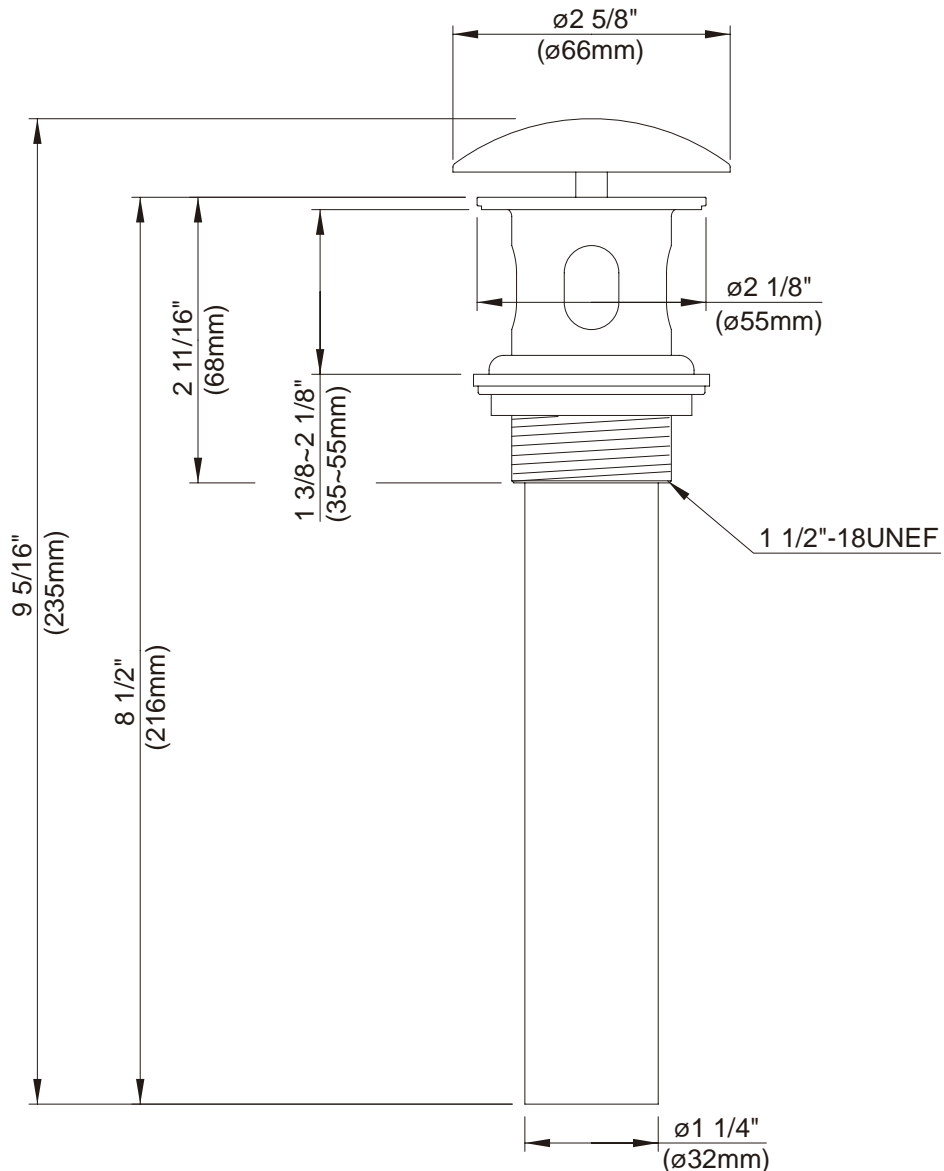

1 1/2" DRAIN WITH OVERFLOW WITH COVER AND GRID STRAINER

Description

- Lavatory drain with grid strainer and decorative cover for lavatory sinks with overflow.

Standards

- CSA B125

Warranty

Danze products are covered by a manufacturer's limited "lifetime" warranty for manufacturing defects.

D495008

Available Colors & Finish

- Chrome
- Antique Copper (AC)
- Brushed Nickel (BN)
- Polished Brass (PBV)
- Oil Rub Bronze (RB)

Specific Features: _____ Submitted Model No.: _____

SD495008/03-08.01