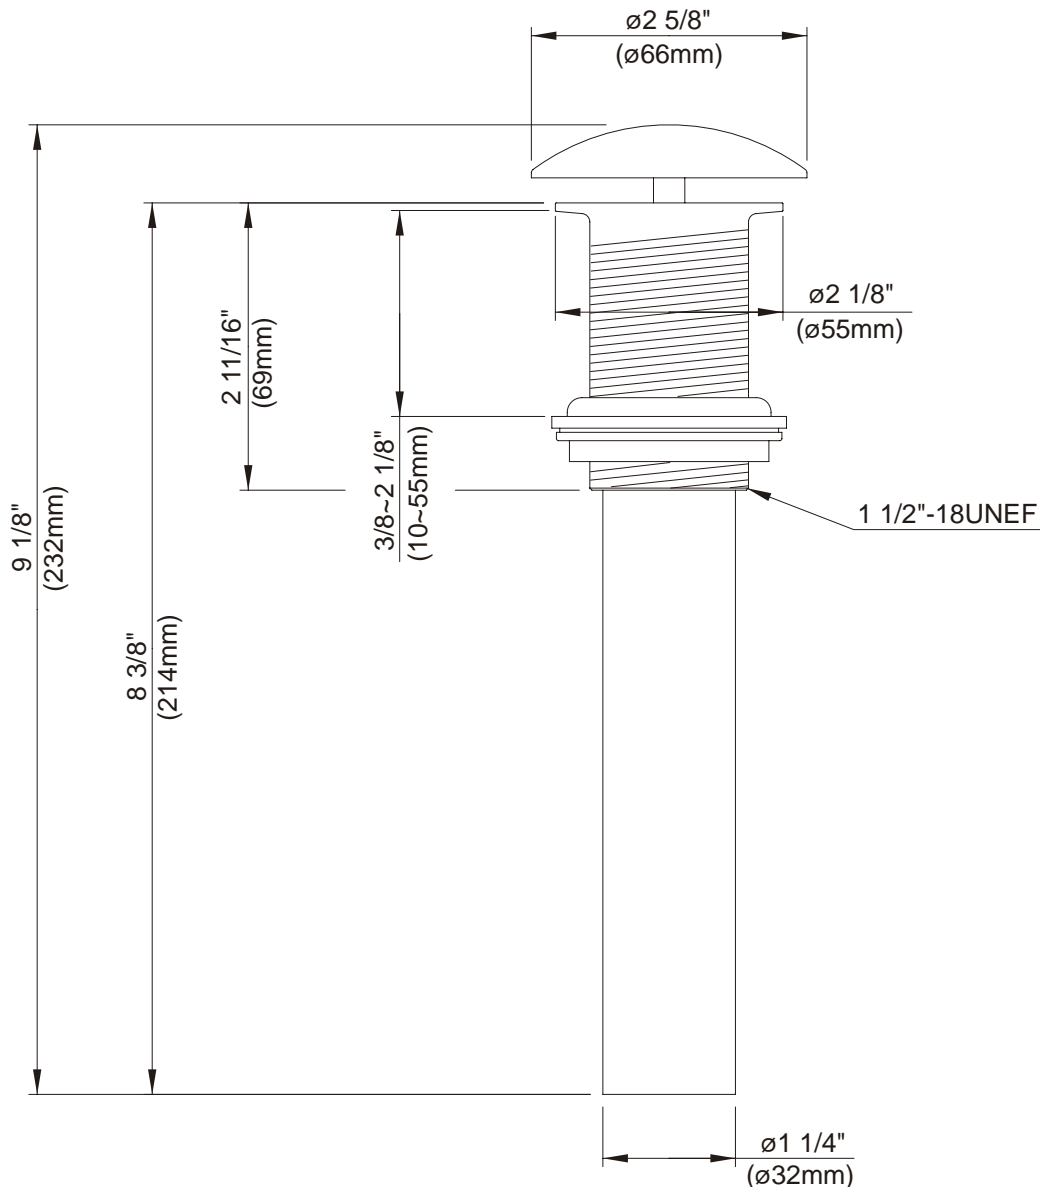

1 1/2" DRAIN WITHOUT OVERFLOW WITH COVER AND GRID STRAINER

Description

- Lavatory drain with grid strainer and decorative cover for lavatory sinks without overflow.

Standards

- CSA B125

Warranty

Danze products are covered by a manufacturer's limited "lifetime" warranty for manufacturing defects.

D495082

Available Colors & Finish

- Chrome
- Antique Copper (AC)
- Brushed Nickel (BN)
- Polished Brass (PBV)
- Oil Rub Bronze (RB)

Specific Features: _____ Submitted Model No.: _____

SD495082/03-08.01