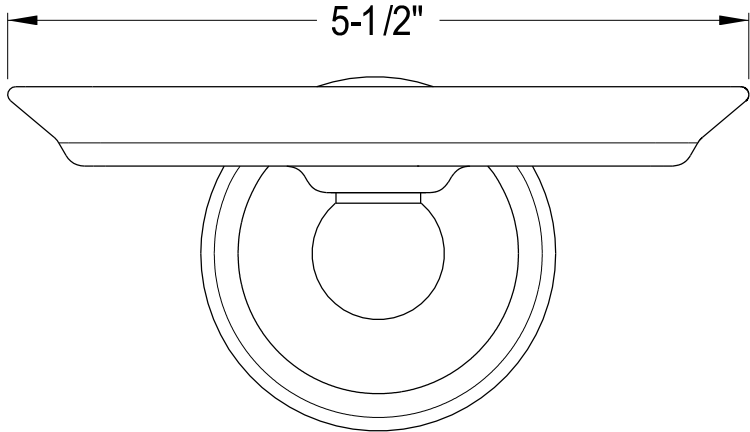

# BA2975C, PB, ORB, SN

Soap Dish Holder

5-1/2"

5"

3-9/16"

Ø 2-5/8"

3-1/4"