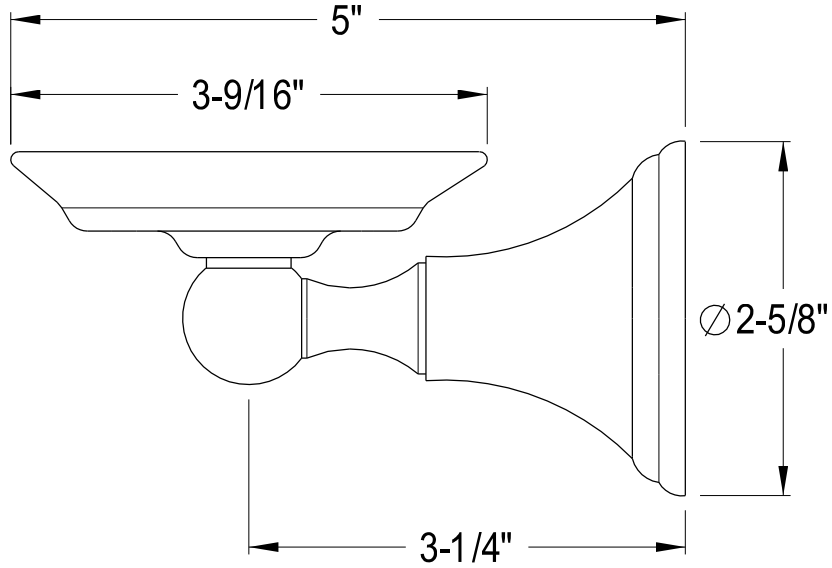

# BA2975C, PB, ORB, SN

Soap Dish Holder

5-1/2"

5"

3-9/16"

Ø 2-5/8"

3-1/4"