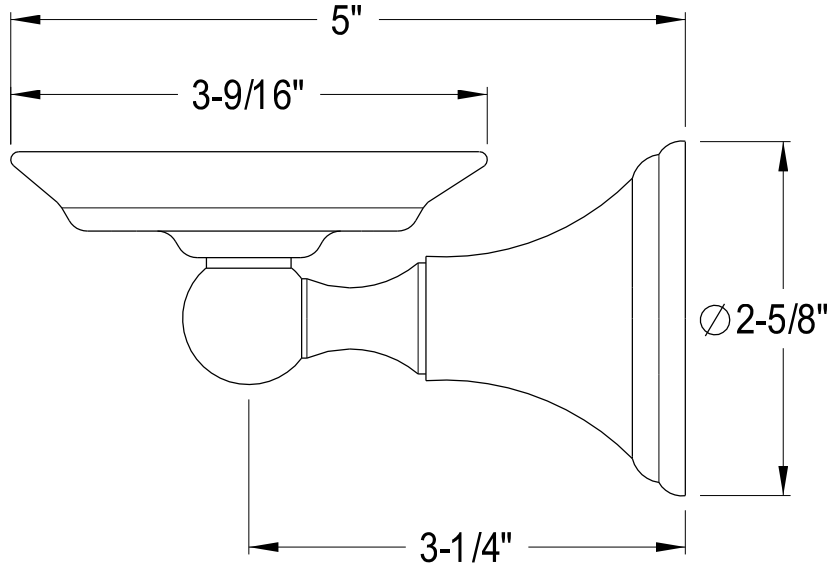

BA2975C, PB, ORB, SN

Soap Dish Holder

5-1/2"

5"

3-9/16"

Ø 2-5/8"

3-1/4"