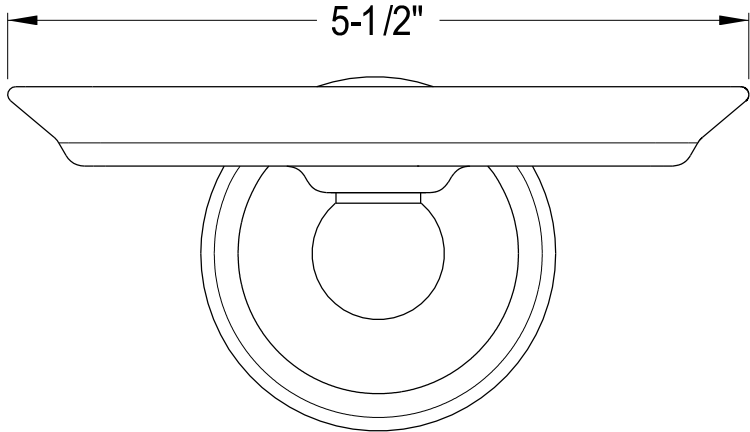

BA2975C, PB, ORB, SN

Soap Dish Holder

5-1/2"

5"

3-9/16"

Ø 2-5/8"

3-1/4"