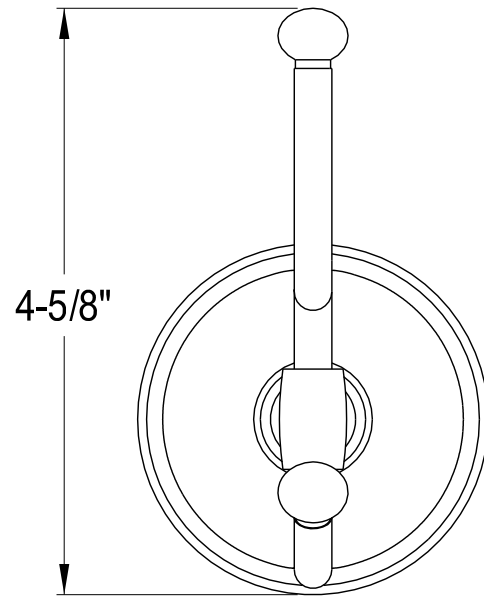

BA1111C,PB,ORB,SN

24" Towel Bar

BA1112C,PB,ORB,SN

18" Towel Bar

BA1114C,PB,ORB,SN

Towel Ring

BA1115C,PB,ORB,SN

Soap Dish Holder

BA1116C,PB,ORB,SN

Toothbrush/Tumbler Holder

BA1117C,PB,ORB,SN

Robe Hook

BA1118C,PB,ORB,SN

Toilet Paper Holder