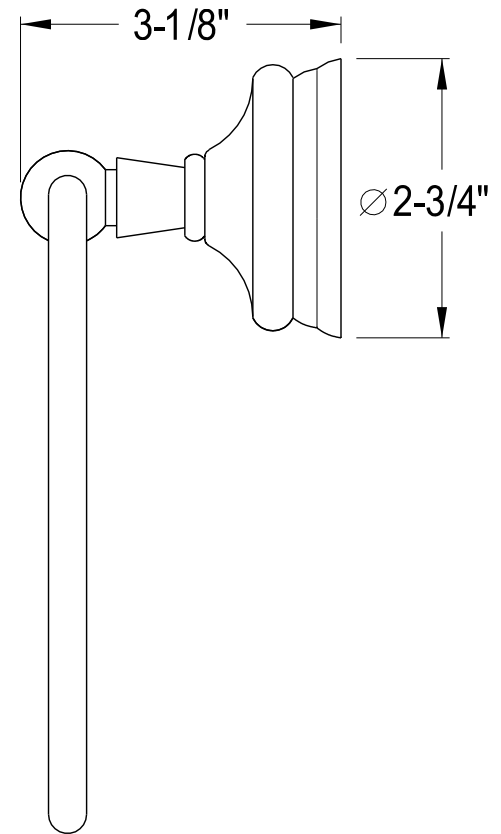

BA1111C,PB,ORB,SN

24" Towel Bar

BA1112C,PB,ORB,SN

18" Towel Bar

BA1114C,PB,ORB,SN

Towel Ring

BA1115C,PB,ORB,SN

Soap Dish Holder

BA1116C,PB,ORB,SN

Toothbrush/Tumbler Holder

BA1117C,PB,ORB,SN

Robe Hook

BA1118C,PB,ORB,SN

Toilet Paper Holder