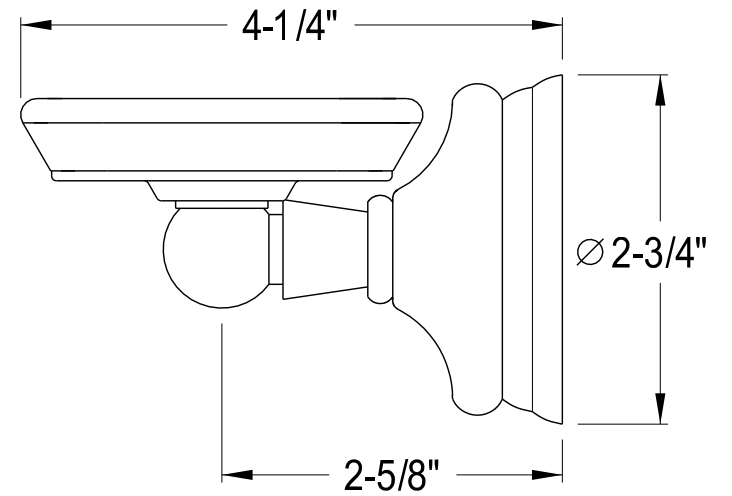

BA1111C,PB,ORB,SN

24" Towel Bar

BA1112C,PB,ORB,SN

18" Towel Bar

BA1114C,PB,ORB,SN

Towel Ring

BA1115C,PB,ORB,SN

Soap Dish Holder

BA1116C,PB,ORB,SN

Toothbrush/Tumbler Holder

BA1117C,PB,ORB,SN

Robe Hook

BA1118C,PB,ORB,SN

Toilet Paper Holder