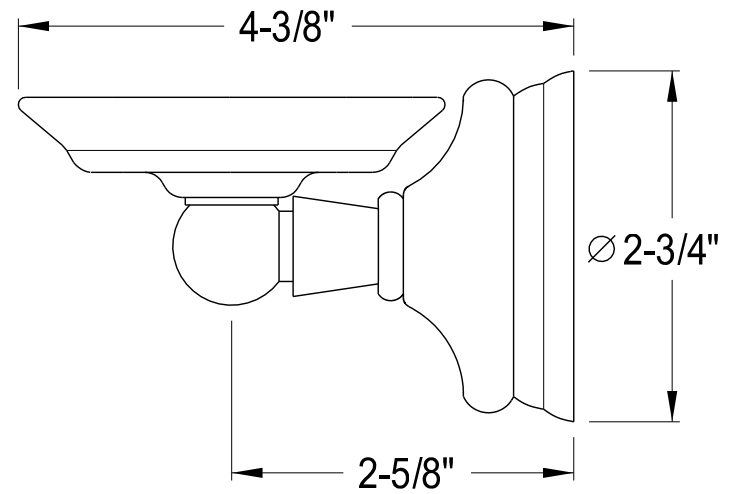

BA1111C,PB,ORB,SN

24" Towel Bar

BA1112C,PB,ORB,SN

18" Towel Bar

BA1114C,PB,ORB,SN

Towel Ring

BA1115C,PB,ORB,SN

Soap Dish Holder

BA1116C,PB,ORB,SN

Toothbrush/Tumbler Holder

BA1117C,PB,ORB,SN

Robe Hook

BA1118C,PB,ORB,SN

Toilet Paper Holder