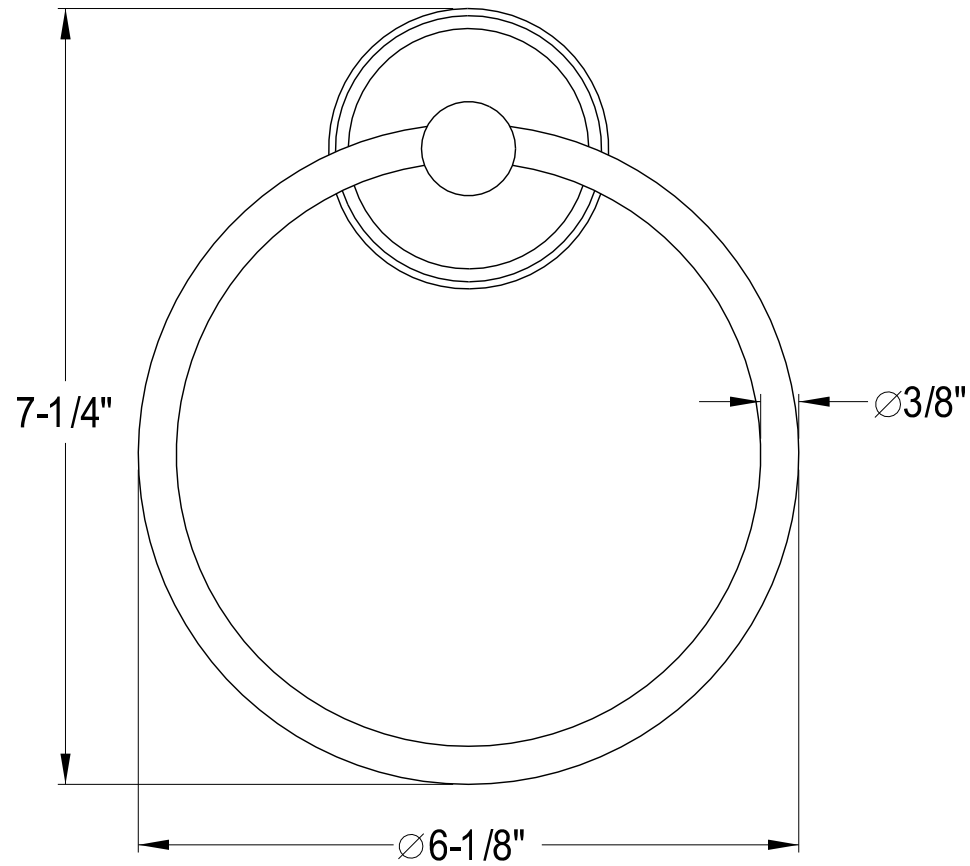

BA1111C,PB,ORB,SN

24" Towel Bar

BA1112C,PB,ORB,SN

18" Towel Bar

BA1114C,PB,ORB,SN

Towel Ring

BA1115C,PB,ORB,SN

Soap Dish Holder

BA1116C,PB,ORB,SN

Toothbrush/Tumbler Holder

BA1117C,PB,ORB,SN

Robe Hook

BA1118C,PB,ORB,SN

Toilet Paper Holder