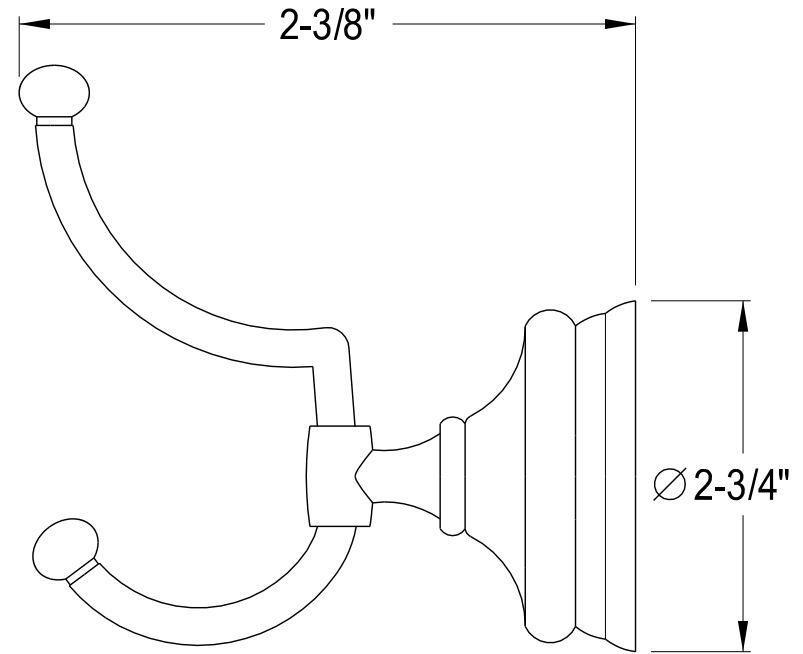

BA1111C,PB,ORB,SN

24" Towel Bar

BA1112C,PB,ORB,SN

18" Towel Bar

BA1114C,PB,ORB,SN

Towel Ring

BA1115C,PB,ORB,SN

Soap Dish Holder

BA1116C,PB,ORB,SN

Toothbrush/Tumbler Holder

BA1117C,PB,ORB,SN

Robe Hook

BA1118C,PB,ORB,SN

Toilet Paper Holder