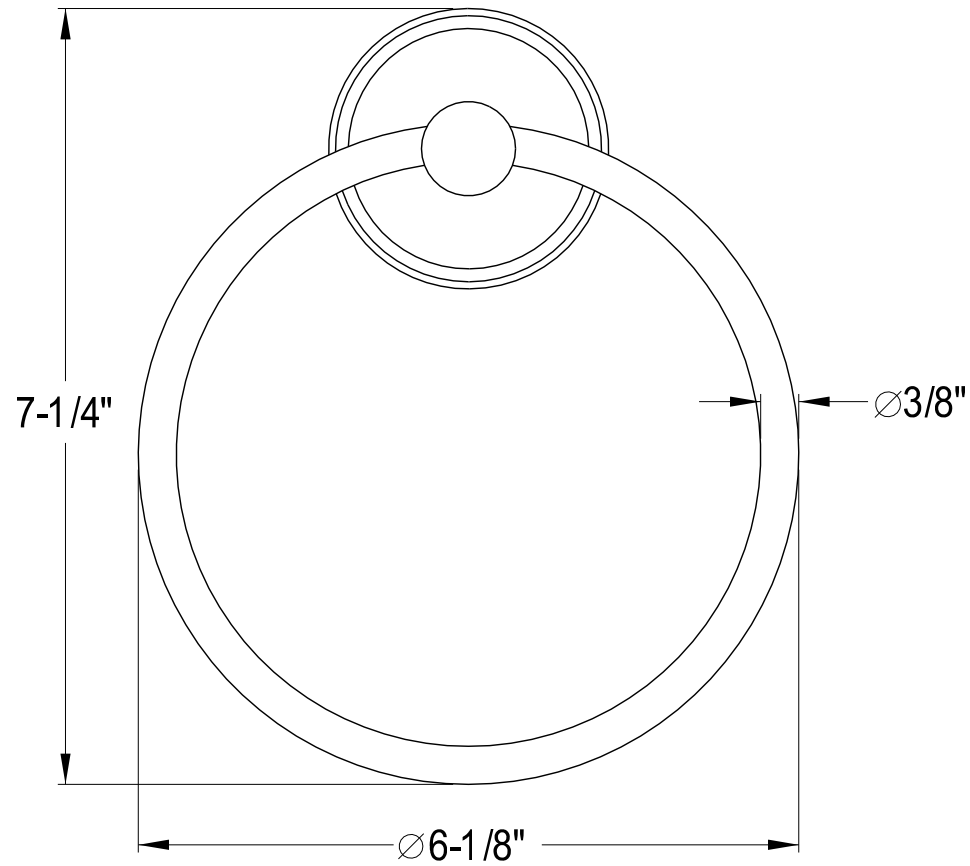

# BA1111C,PB,ORB,SN

24" Towel Bar

# BA1114C,PB,ORB,SN

Towel Ring

# BA1115C,PB,ORB,SN

Soap Dish Holder