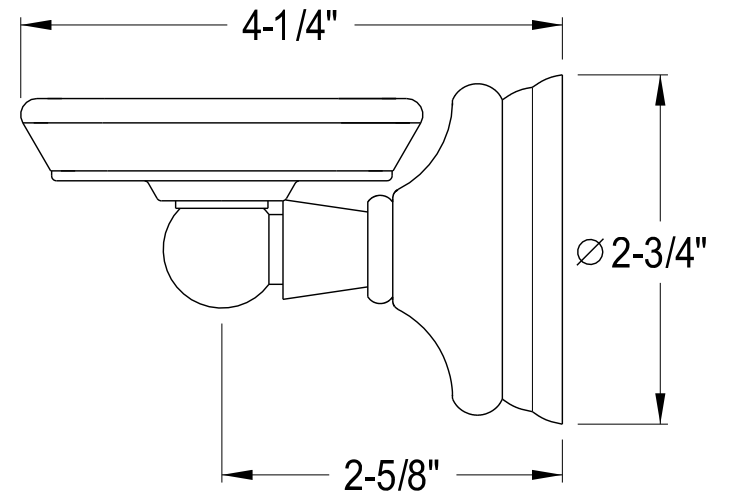

BA1116C,PB,ORB,SN

Toothbrush/Tumbler Holder