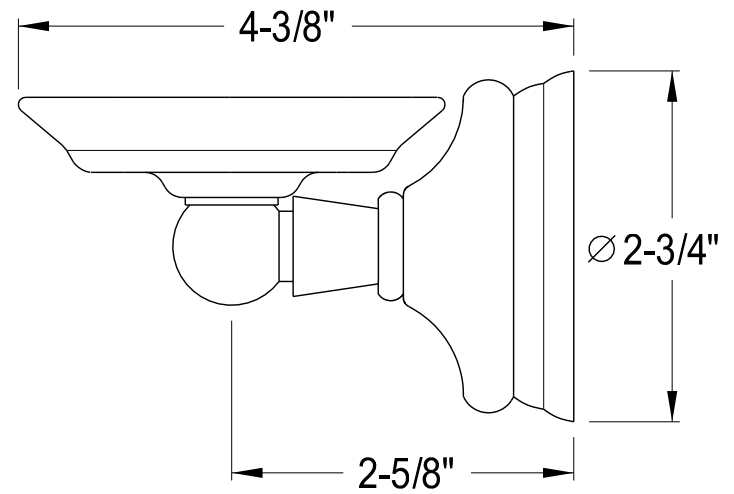

# BA1111C,PB,ORB,SN

24" Towel Bar

# BA1115C,PB,ORB,SN

Soap Dish Holder