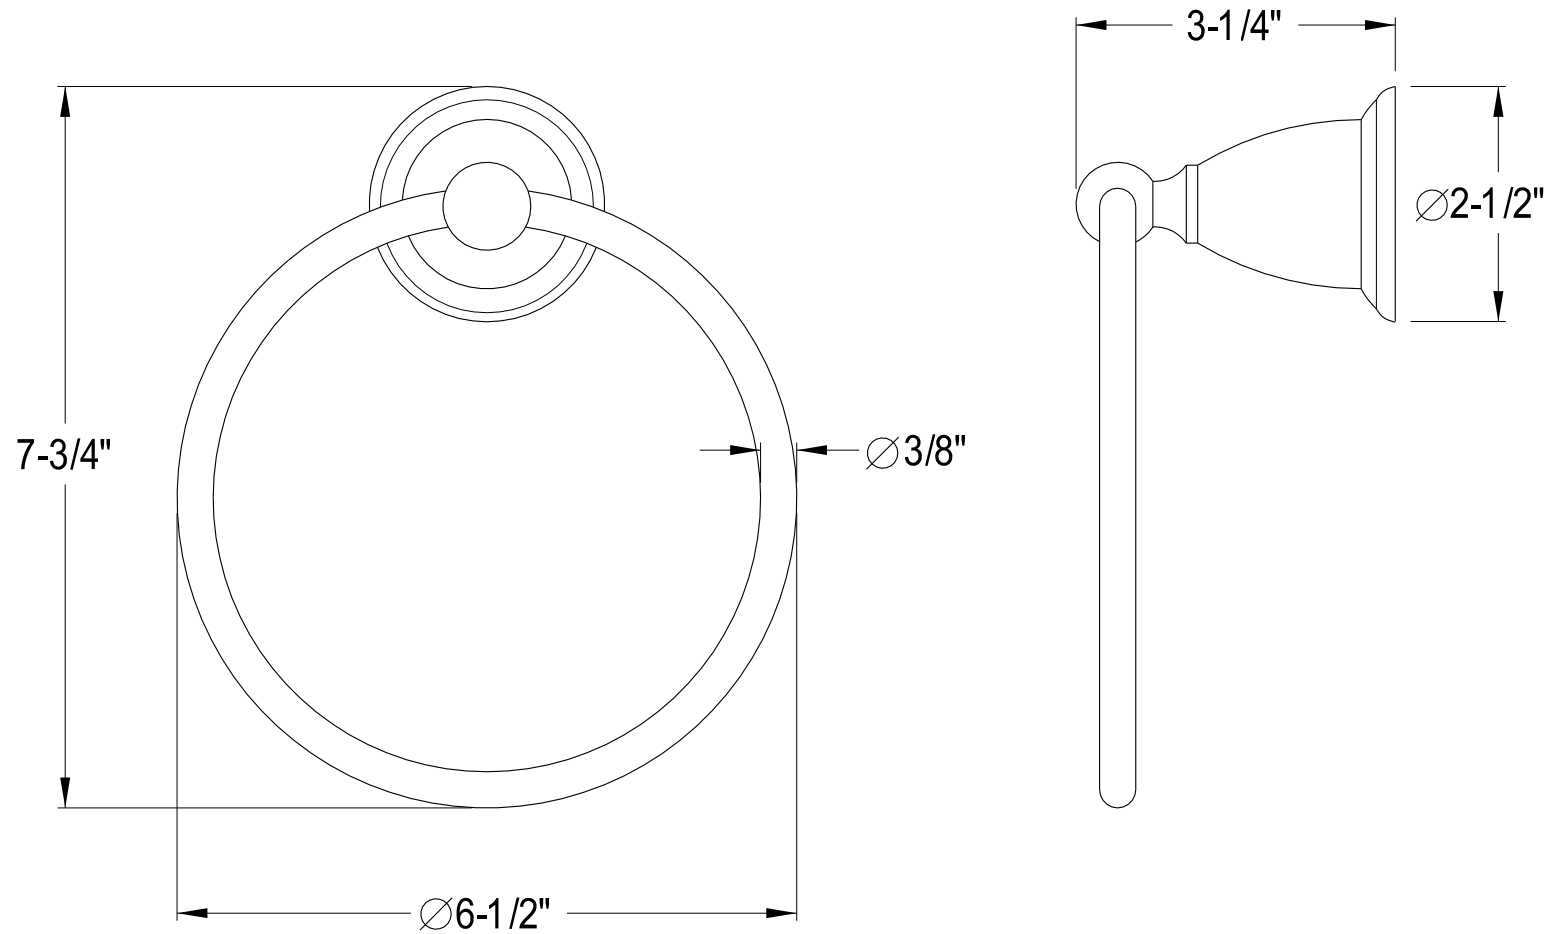

# BA1751C,PB,AB,ORB,PN,SN,BK

24" Towel Bar

# BA1752C, PB, AB, ORB, PN, SN, BK

18" Towel Bar

# BA1754C,PB,AB,ORB,PN,SN,BK

Towel Ring

# BA1755C, PB, AB, ORB, PN, SN, BK

Soap Dish Holder