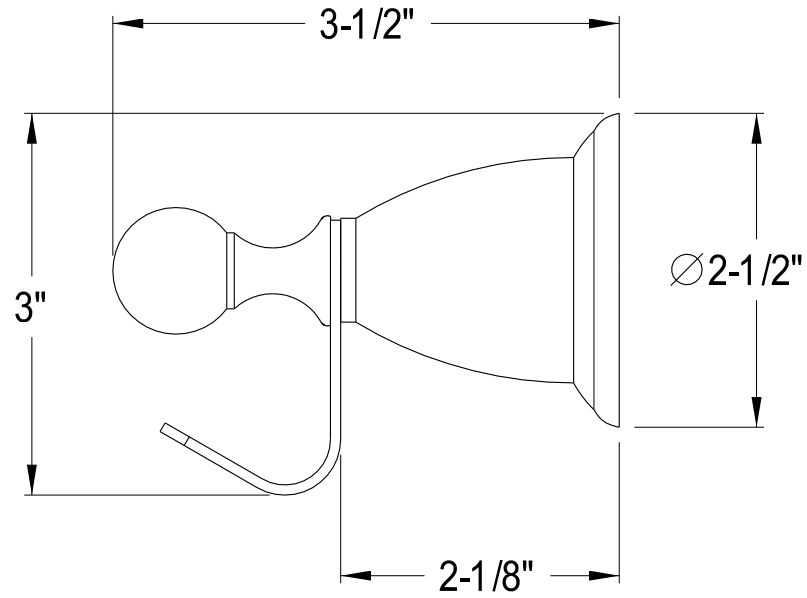

BA1757C,PB,AB,ORB,PN,SN,BK

Robe Hook