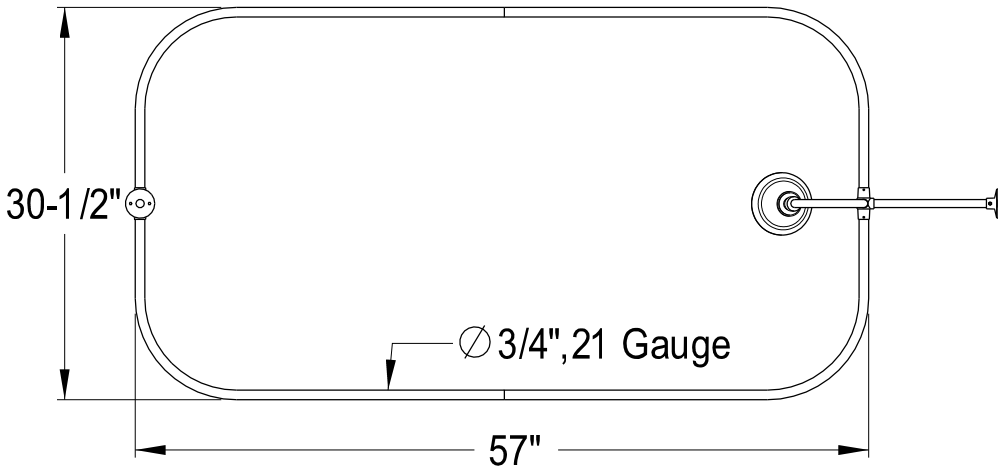

CCK1141,2,5,8AX

Shower Combo

CC2091,2,5,8
Tub Waste & Overflow, 20 Gauge

CC461,2,5,8
Single Offset Bath Supply