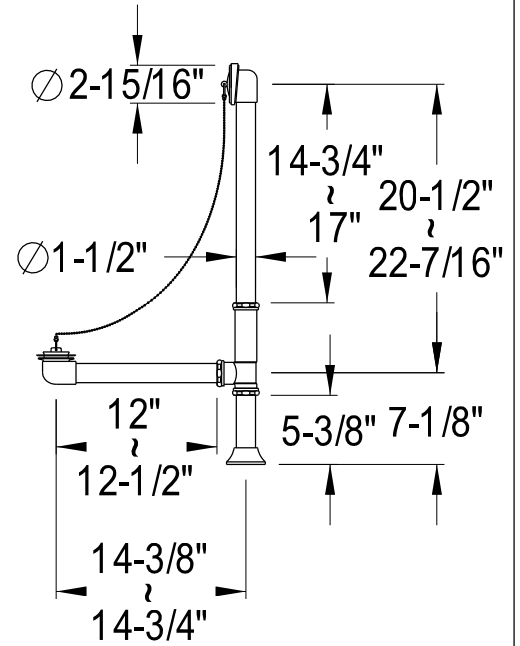

CCK1141,2,5,8AX

Shower Combo

CC2091,2,5,8
Tub Waste & Overflow, 20 Gauge

CC461,2,5,8
Single Offset Bath Supply