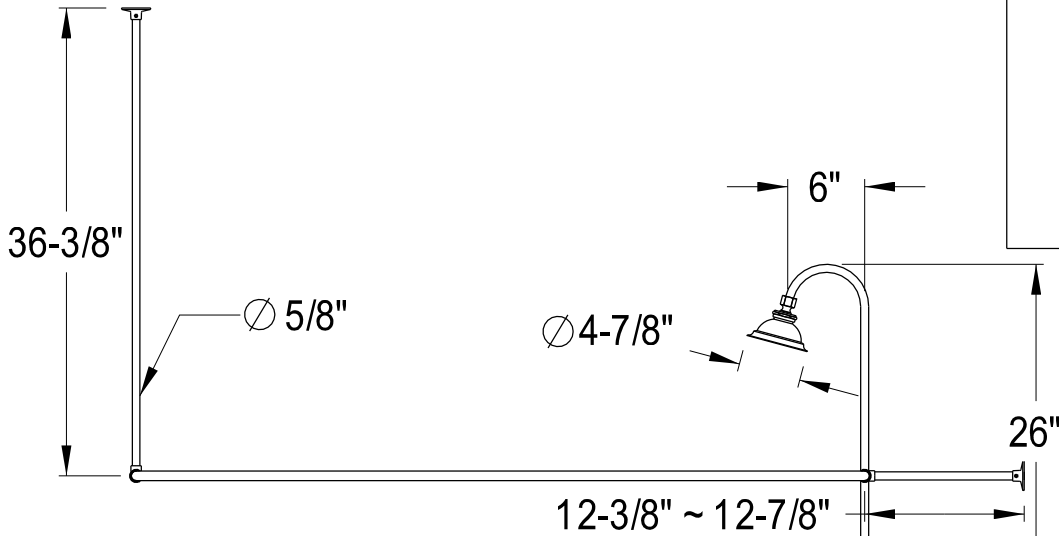

CCK1141,2,5,8AX

Shower Combo

CC2091,2,5,8
Tub Waste & Overflow, 20 Gauge

CC461,2,5,8
Single Offset Bath Supply