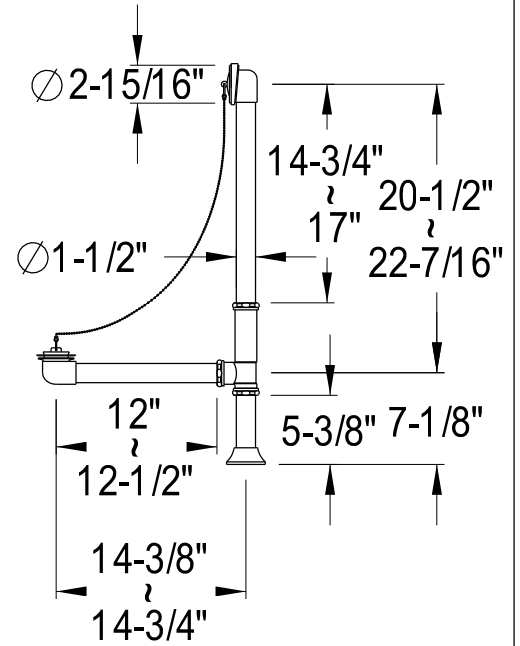

CCK1181,2,5,8PX

Shower Combo

CC2091,2,5,8
Tub Waste & Overflow, 20 Gauge

CC471,2,5,8
Double Offset Bath Supply