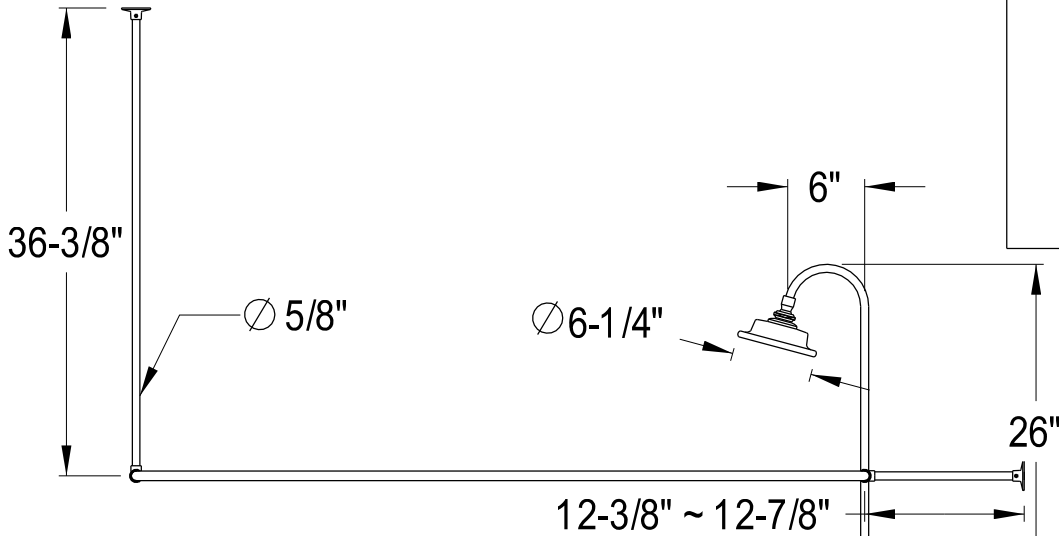

CCK1181,2,5,8PX

Shower Combo

CC2091,2,5,8
Tub Waste & Overflow, 20 Gauge

CC471,2,5,8
Double Offset Bath Supply