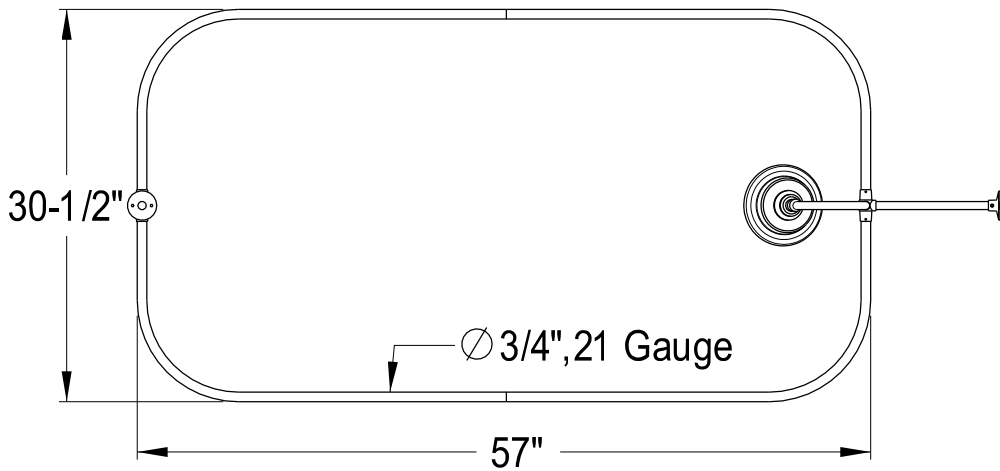

CCK1181,2,5,8PX

Shower Combo

CC2091,2,5,8
Tub Waste & Overflow, 20 Gauge

CC471,2,5,8
Double Offset Bath Supply