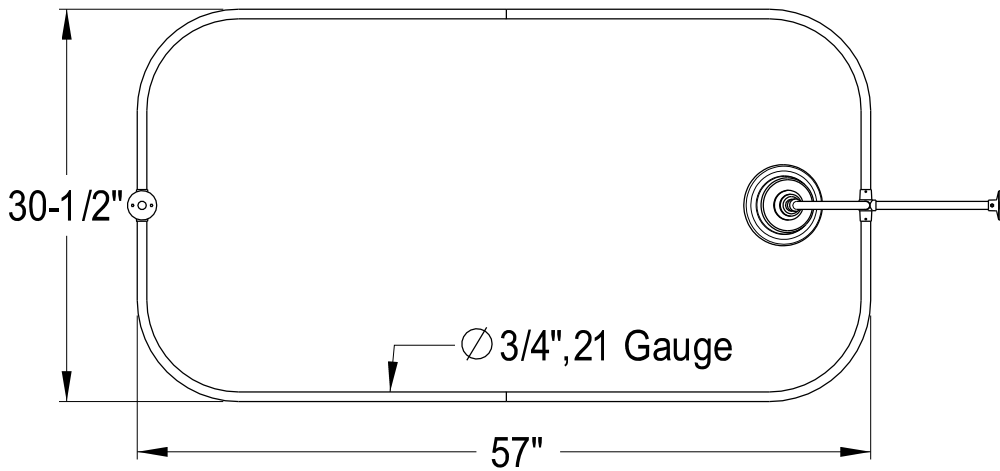

# CCK2141,2,5,8PL

Shower Combo

CC2091,2,5,8  
Tub Waste & Overflow, 20 Gauge

CC461,2,5,8  
Single Offset Bath Supply