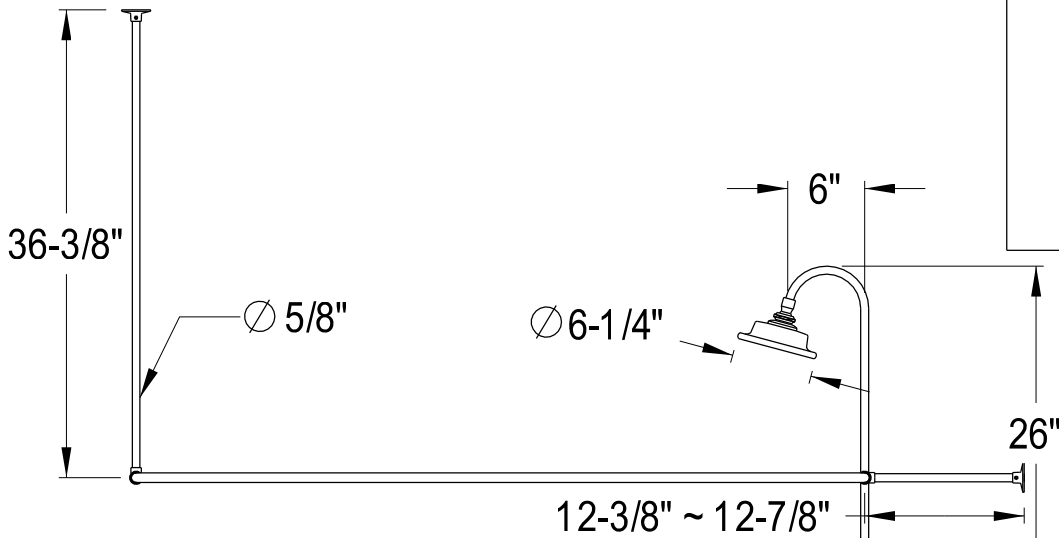

# CCK2141,2,5,8PL

Shower Combo

CC2091,2,5,8  
Tub Waste & Overflow, 20 Gauge

CC461,2,5,8  
Single Offset Bath Supply