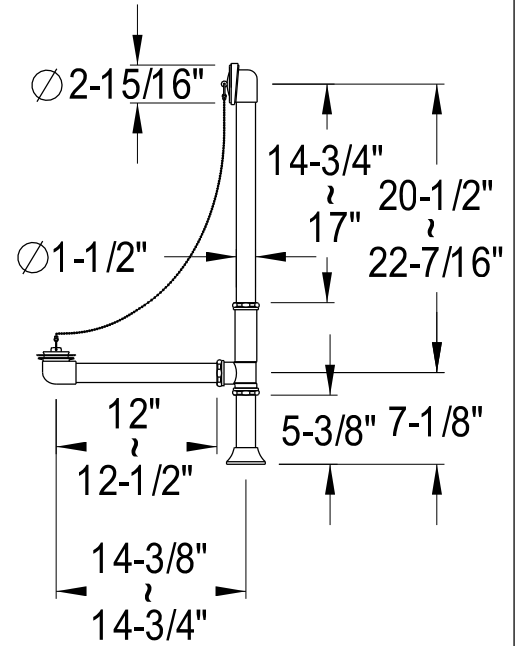

# CCK2141,2,5,8PL

Shower Combo

CC2091,2,5,8  
Tub Waste & Overflow, 20 Gauge

CC461,2,5,8  
Single Offset Bath Supply