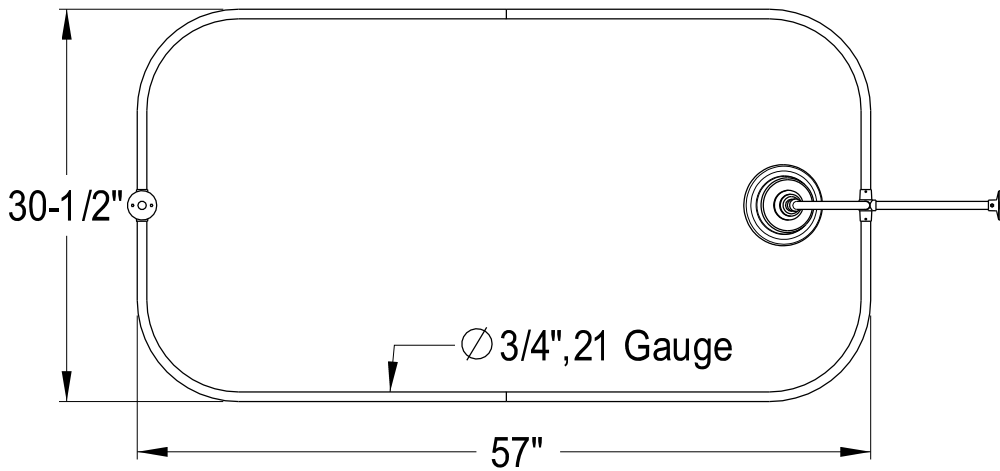

CCK2141,2,5,8PL

Shower Combo

CC2091,2,5,8
Tub Waste & Overflow, 20 Gauge

CC461,2,5,8
Single Offset Bath Supply