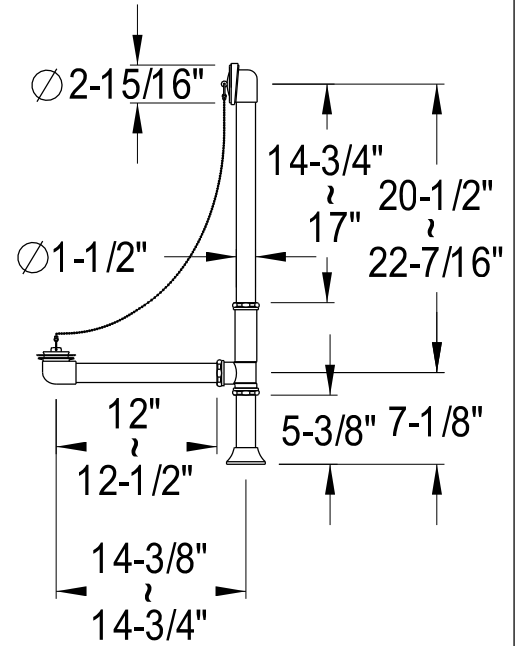

CCK2141,2,5,8PL

Shower Combo

CC2091,2,5,8
Tub Waste & Overflow, 20 Gauge

CC461,2,5,8
Single Offset Bath Supply