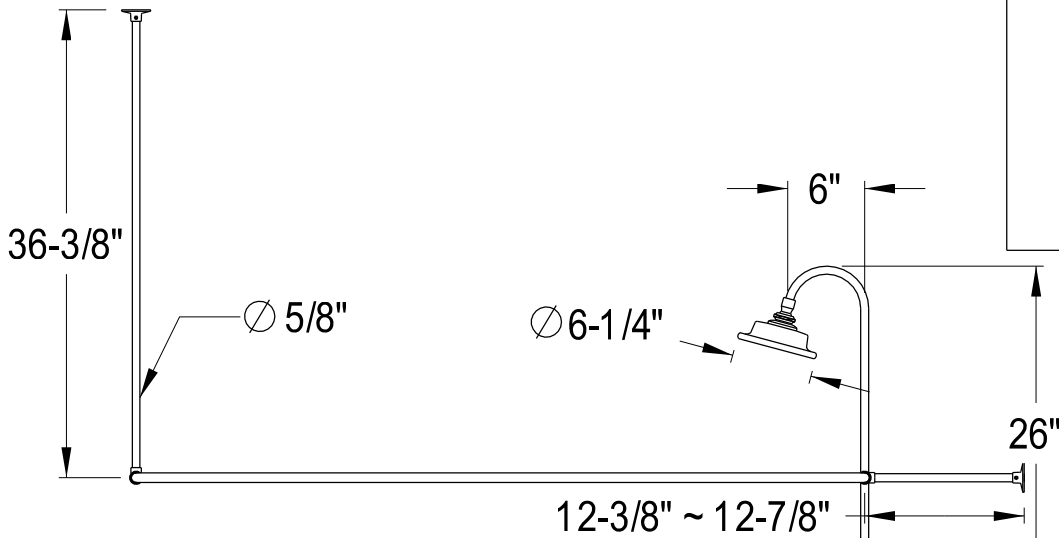

CCK2141,2,5,8PL

Shower Combo

CC2091,2,5,8
Tub Waste & Overflow, 20 Gauge

CC461,2,5,8
Single Offset Bath Supply