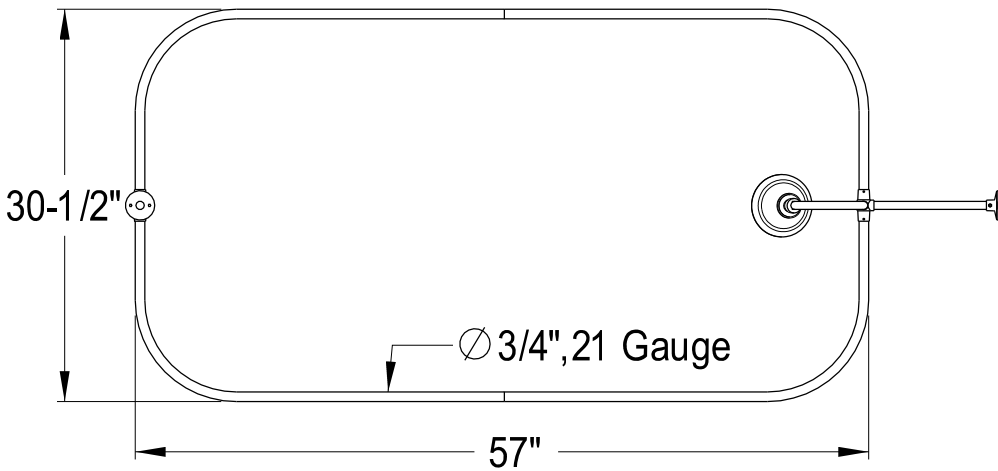

CCK3141,2,5,8AL

Shower Combo

CC2091,2,5,8
Tub Waste & Overflow, 20 Gauge

CC461,2,5,8
Single Offset Bath Supply