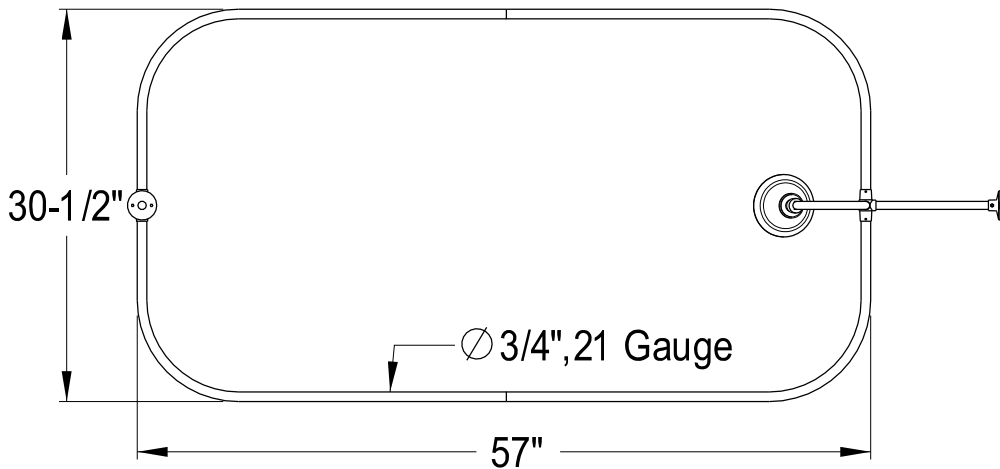

CCK3141,2,5,8AL

Shower Combo

CC2091,2,5,8

Tub Waste & Overflow, 20 Gauge

CC461,2,5,8

Single Offset Bath Supply