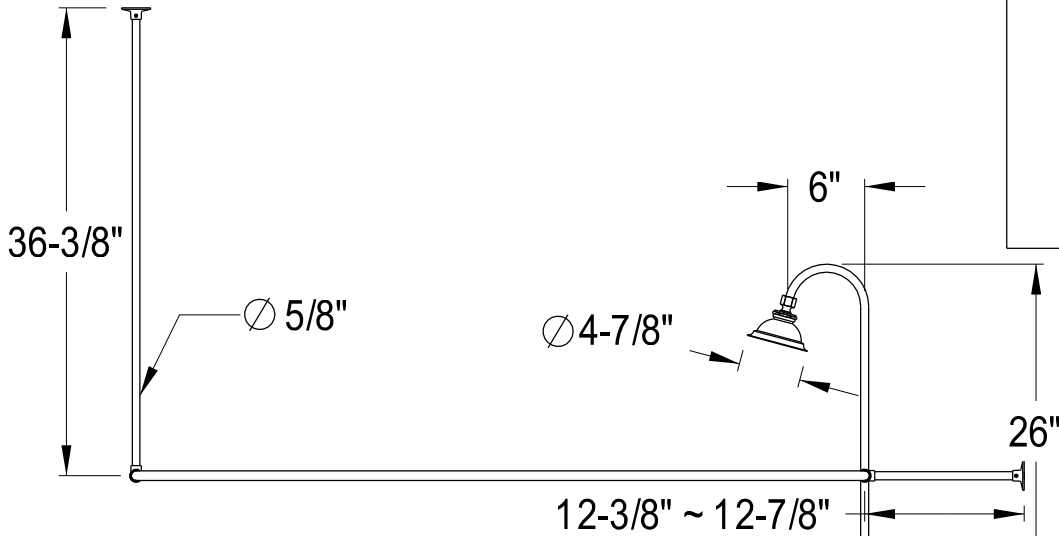

CCK3141,2,5,8AL

Shower Combo

CC2091,2,5,8

Tub Waste & Overflow, 20 Gauge

CC461,2,5,8

Single Offset Bath Supply