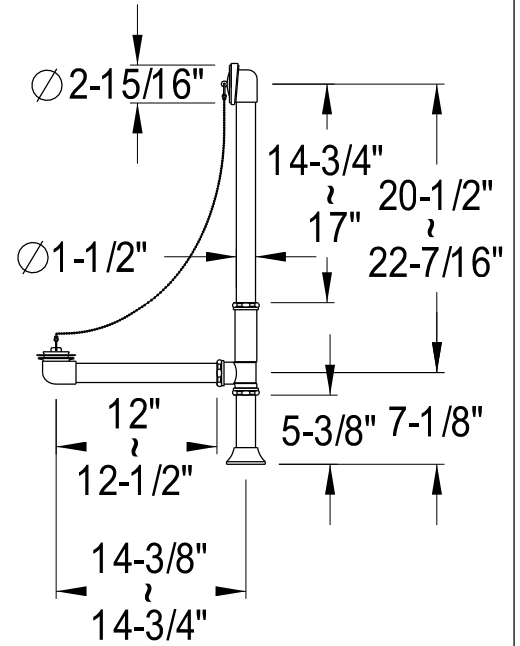

CCK3141,2,5,8AL

Shower Combo

CC2091,2,5,8

Tub Waste & Overflow, 20 Gauge

CC461,2,5,8

Single Offset Bath Supply