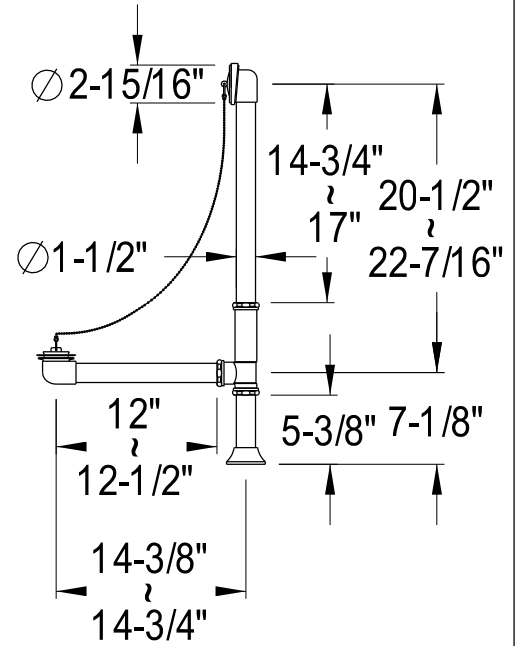

CCK3141,2,5,8AL

Shower Combo

CC2091,2,5,8
Tub Waste & Overflow, 20 Gauge

CC461,2,5,8
Single Offset Bath Supply