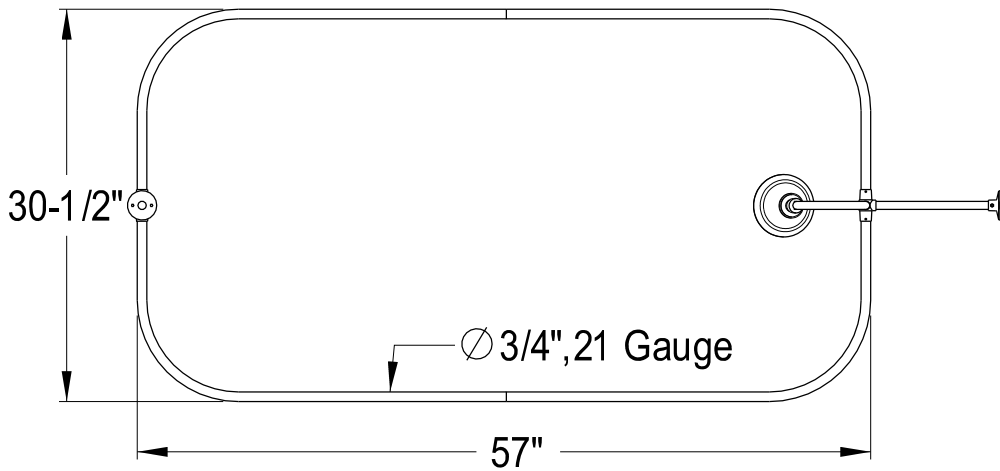

CCK3141,2,5,8AL

Shower Combo

CC2091,2,5,8
Tub Waste & Overflow, 20 Gauge

CC461,2,5,8
Single Offset Bath Supply