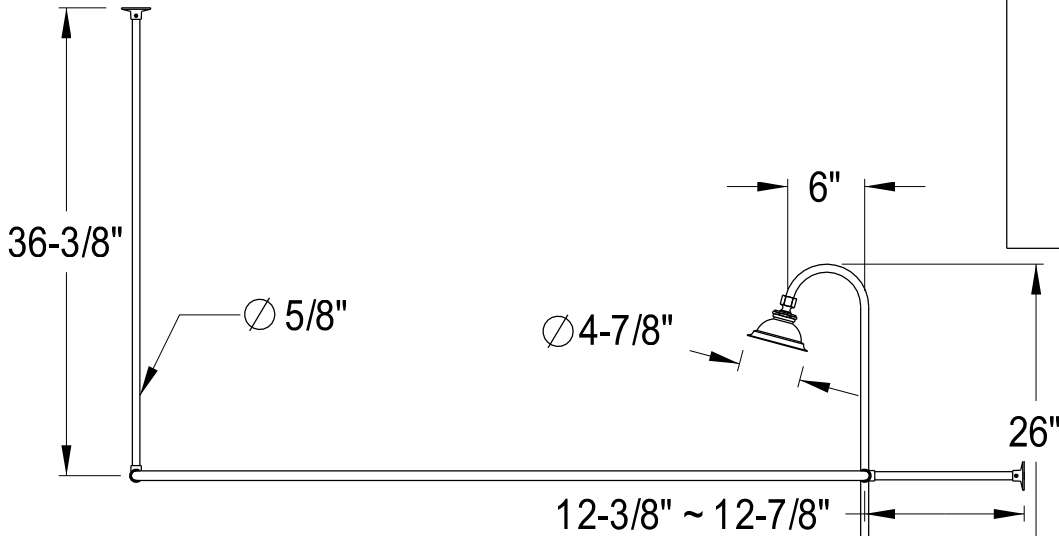

CCK3141,2,5,8AL

Shower Combo

CC2091,2,5,8
Tub Waste & Overflow, 20 Gauge

CC461,2,5,8
Single Offset Bath Supply