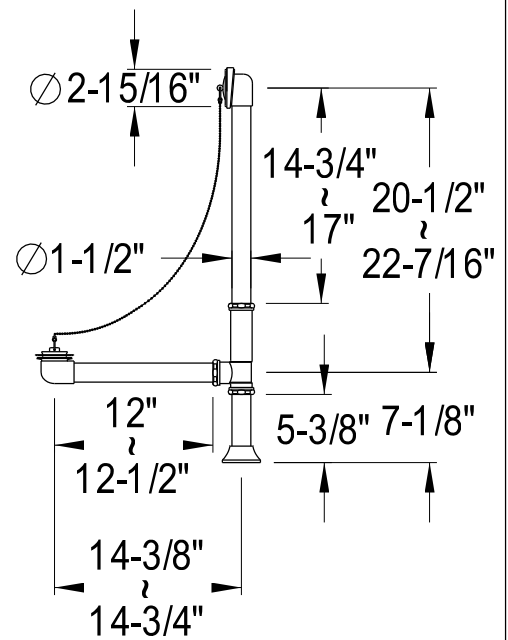

CCK4141,2,5,8PL

Shower Combo

CC2091,2,5,8
Tub Waste & Overflow, 20 Gauge

CC461,2,5,8
Single Offset Bath Supply