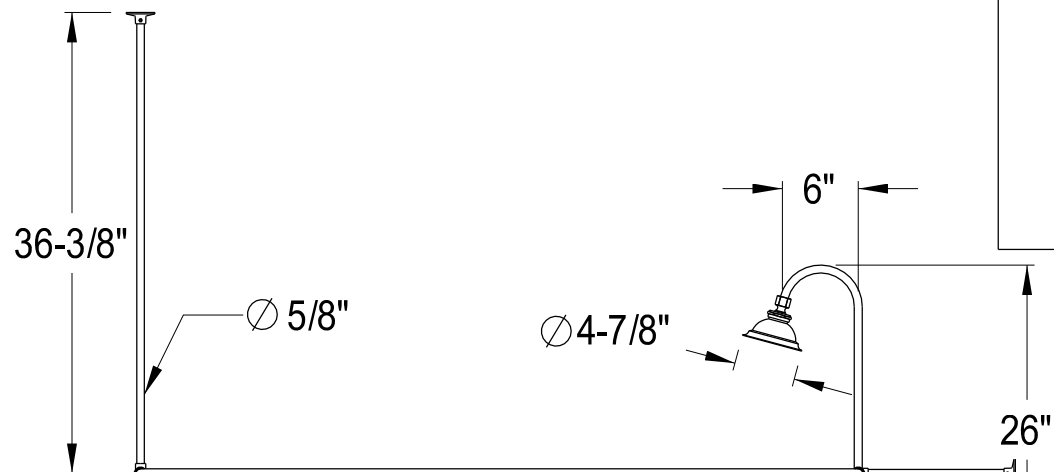

CCK4141,2,5,8PL

Shower Combo

CC2091,2,5,8
Tub Waste & Overflow, 20 Gauge

CC461,2,5,8
Single Offset Bath Supply