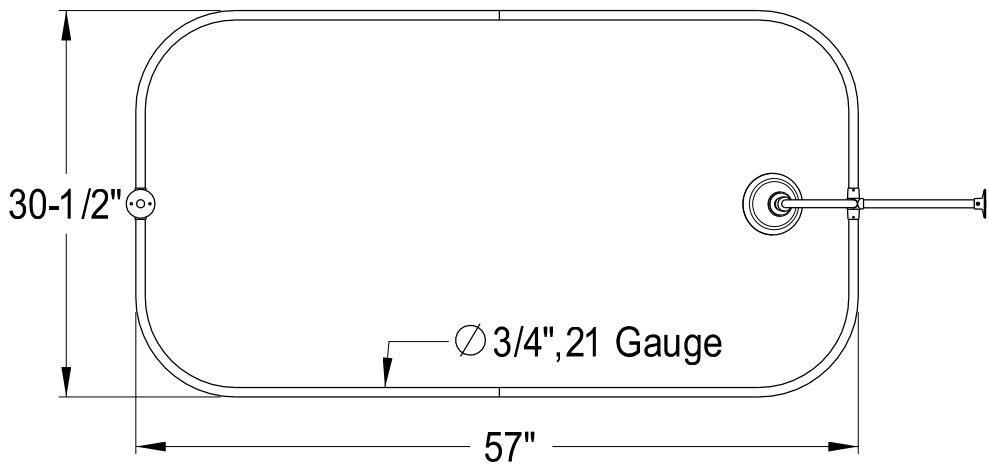

CCK4141,2,5,8PL

Shower Combo

CC2091,2,5,8
Tub Waste & Overflow, 20 Gauge

CC461,2,5,8
Single Offset Bath Supply