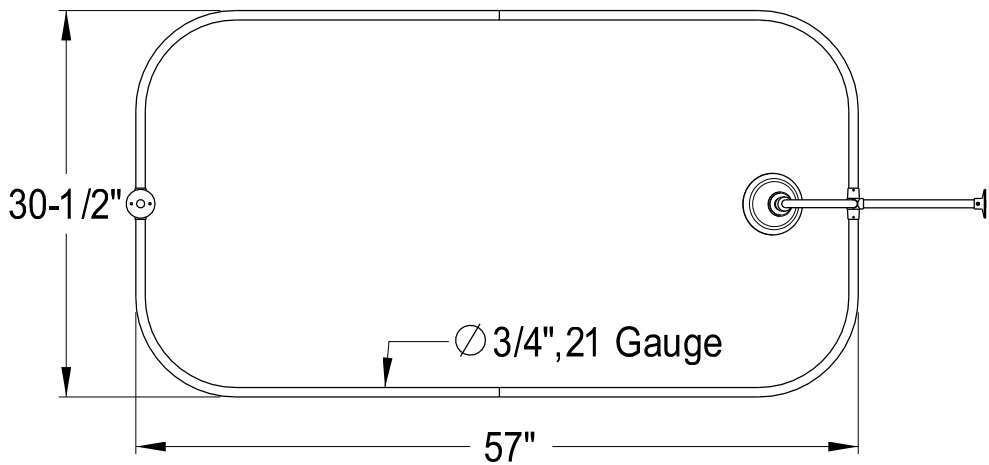

# CCK4141,2,5,8PL

Shower Combo

CC2091,2,5,8  
Tub Waste & Overflow, 20 Gauge

CC461,2,5,8  
Single Offset Bath Supply