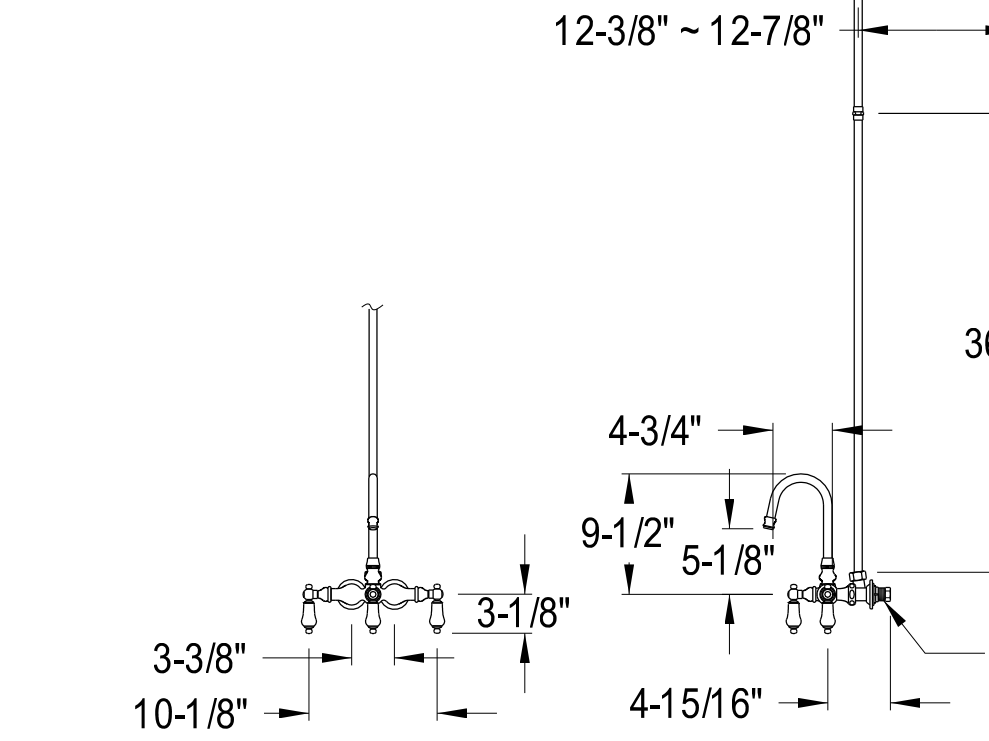

# CCK4141,2,5,8PL

Shower Combo

CC2091,2,5,8  
Tub Waste & Overflow, 20 Gauge

CC461,2,5,8  
Single Offset Bath Supply