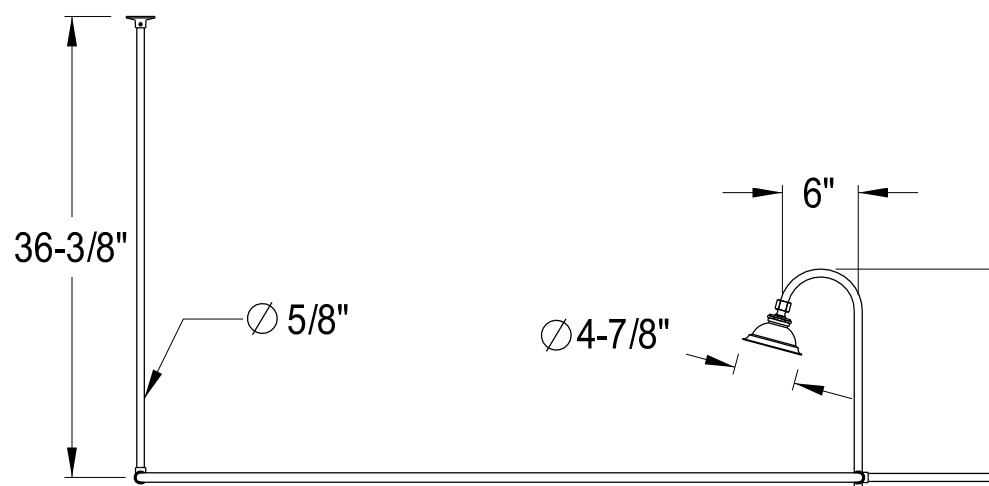

# CCK4141,2,5,8PL

Shower Combo

CC2091,2,5,8  
Tub Waste & Overflow, 20 Gauge

CC461,2,5,8  
Single Offset Bath Supply