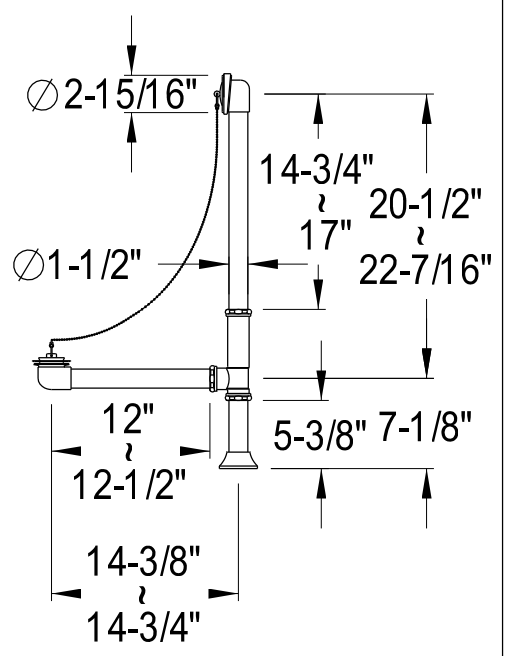

# CCK4141,2,5,8PL

Shower Combo

CC2091,2,5,8  
Tub Waste & Overflow, 20 Gauge

CC461,2,5,8  
Single Offset Bath Supply