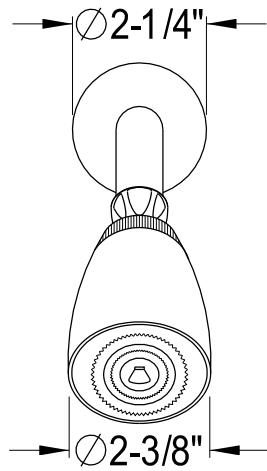

# KB231,2,8

Three Handles Tub & Shower Faucet

Min:  $2-1/2"$   
Max:  $3-11/16"$