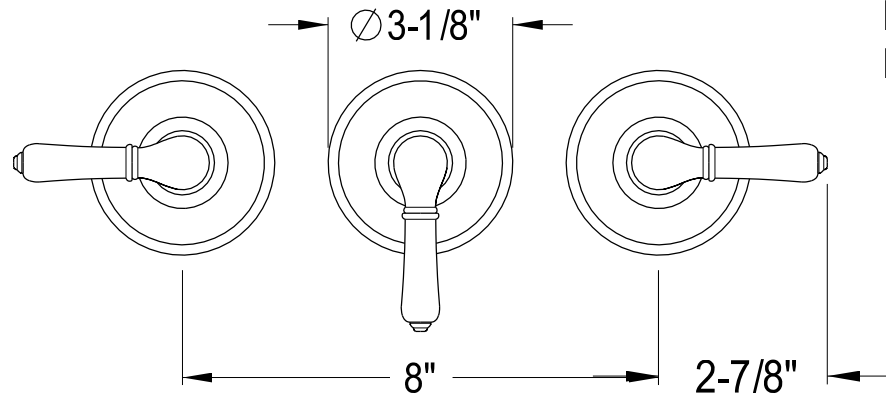

# KB231,2,8

Three Handles Tub & Shower Faucet

Min:  $2-1/2"$   
Max:  $3-11/16"$