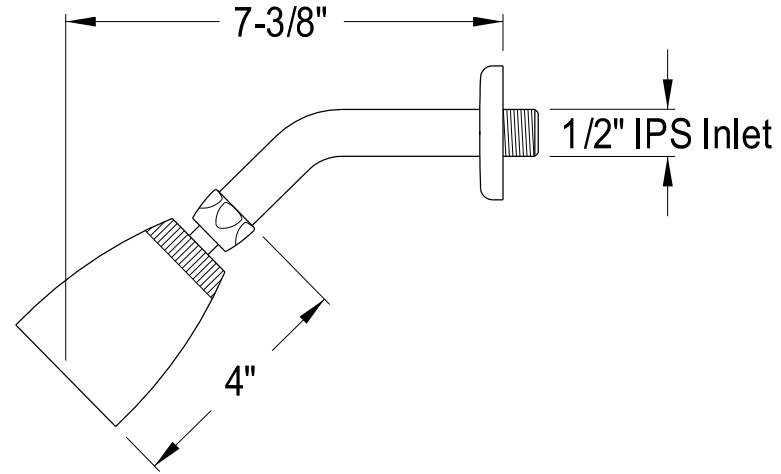

# KB231,2,8

Three Handles Tub & Shower Faucet

Min:  $2-1/2"$   
Max:  $3-11/16"$