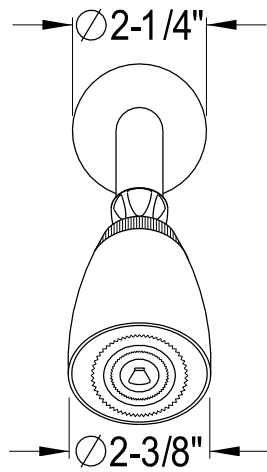

## Three Handles Tub & Shower Faucet

Min:  $2-1/2"$   
Max:  $3-11/16"$