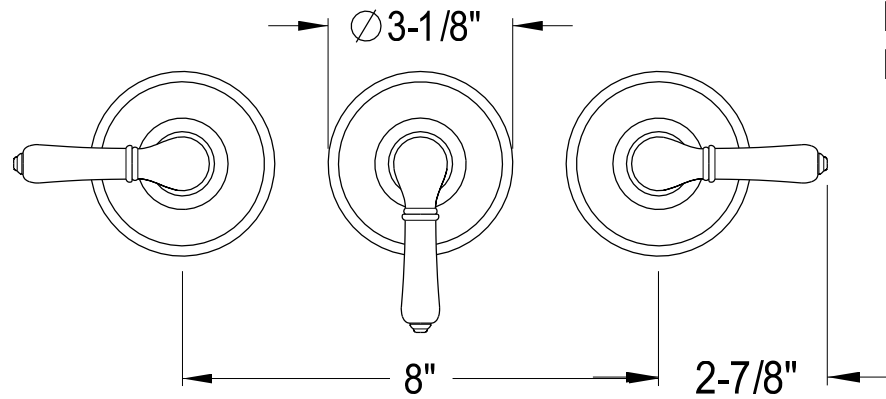

## Three Handles Tub & Shower Faucet

Min:  $2-1/2"$   
Max:  $3-11/16"$