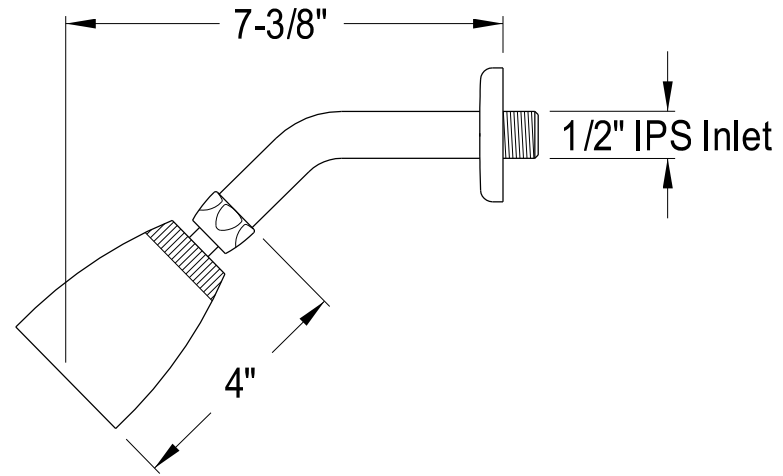

## Three Handles Tub & Shower Faucet

Min:  $2-1/2"$   
Max:  $3-11/16"$