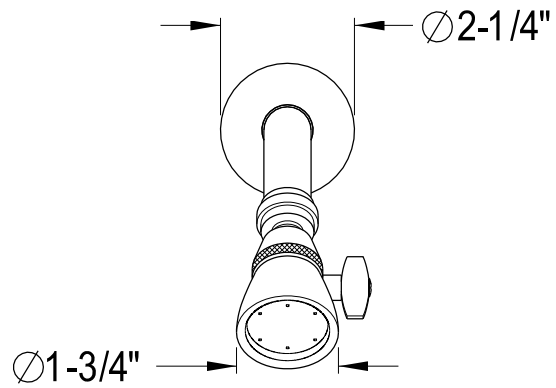

KB245

Twin Handles Tub & Shower Faucet

Min: $2-1/2"$
Max: $3-11/16"$