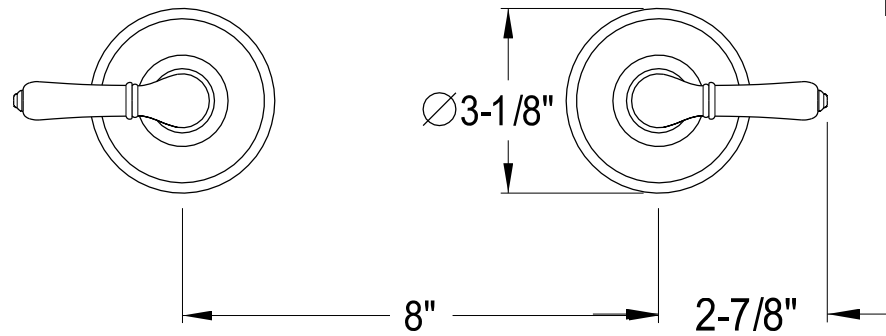

KB245

Twin Handles Tub & Shower Faucet

Min: $2-1/2"$
Max: $3-11/16"$