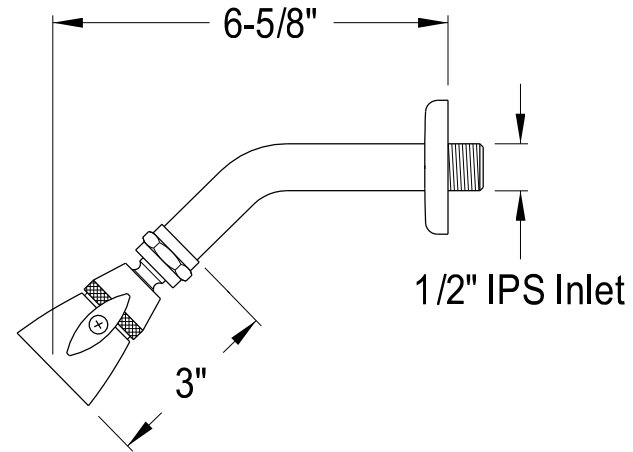

KB245

Twin Handles Tub & Shower Faucet

Min: $2-1/2"$
Max: $3-11/16"$