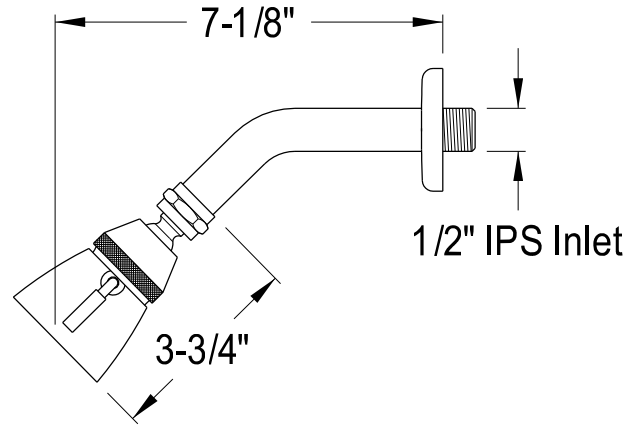

KB36310,20,30,50,80PX

Single Handle Pressure Balanced Tub & Shower Faucet With Diverter

Min:1"
Max:1-5/8"