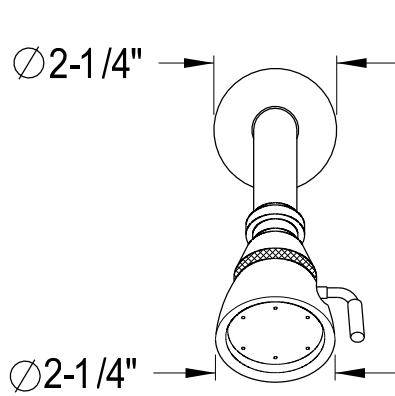

KB36310,20,30,50,80PX

Single Handle Pressure Balanced Tub & Shower Faucet With Diverter

Min:1"
Max:1-5/8"