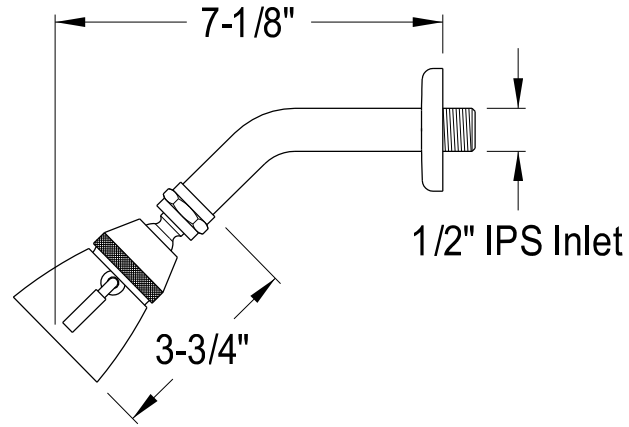

# KB36310,20,30,50,80PX

Single Handle Pressure Balanced Tub & Shower Faucet With Diverter

Min:1"  
Max:1-5/8"