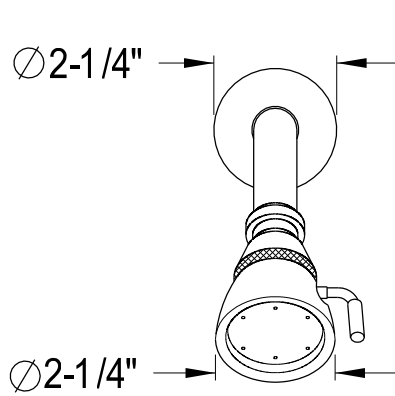

# KB36310,20,30,50,80PX

Single Handle Pressure Balanced Tub & Shower Faucet With Diverter

Min:1"  
Max:1-5/8"