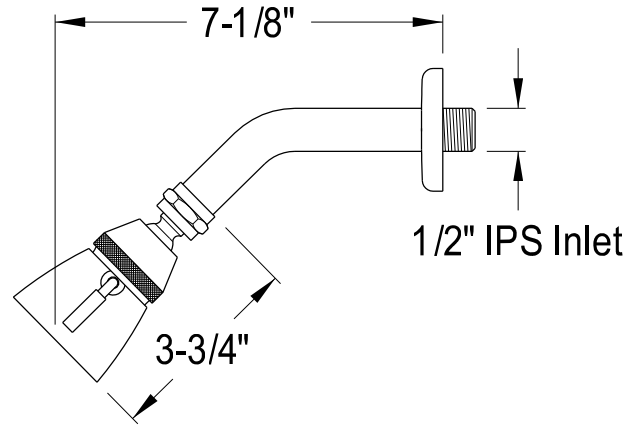

KB36310,20,30,50,80PX

Single Handle Pressure Balanced Tub & Shower Faucet With Diverter

Min:1"
Max:1-5/8"