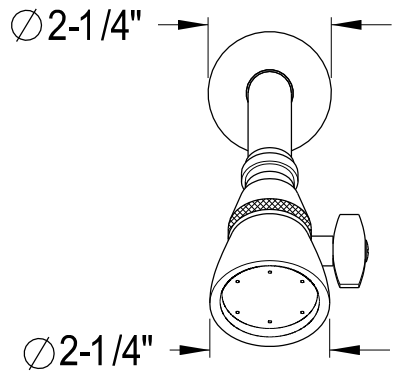

KB632,4,5,7,8,9

Single Handle Pressure Balanced Tub & Shower Faucet

Min:1"
Max:1-5/8"