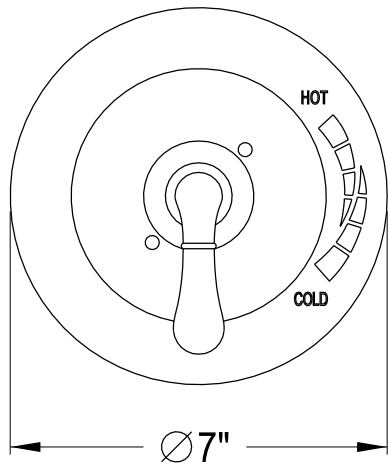

KB632,4,5,7,8,9

Single Handle Pressure Balanced Tub & Shower Faucet

Min:1"
Max:1-5/8"