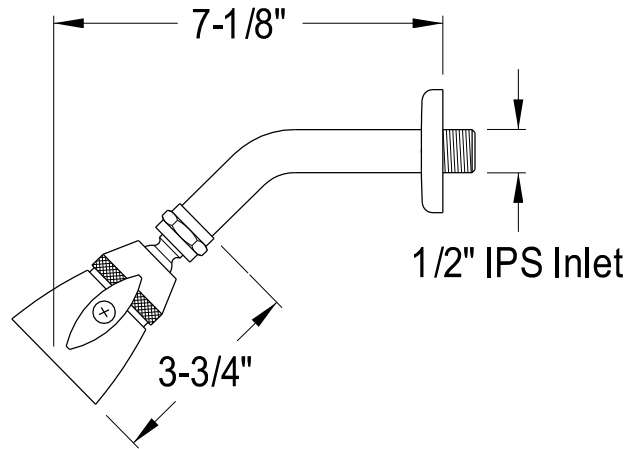

KB632,4,5,7,8,9

Single Handle Pressure Balanced Tub & Shower Faucet

Min:1"
Max:1-5/8"